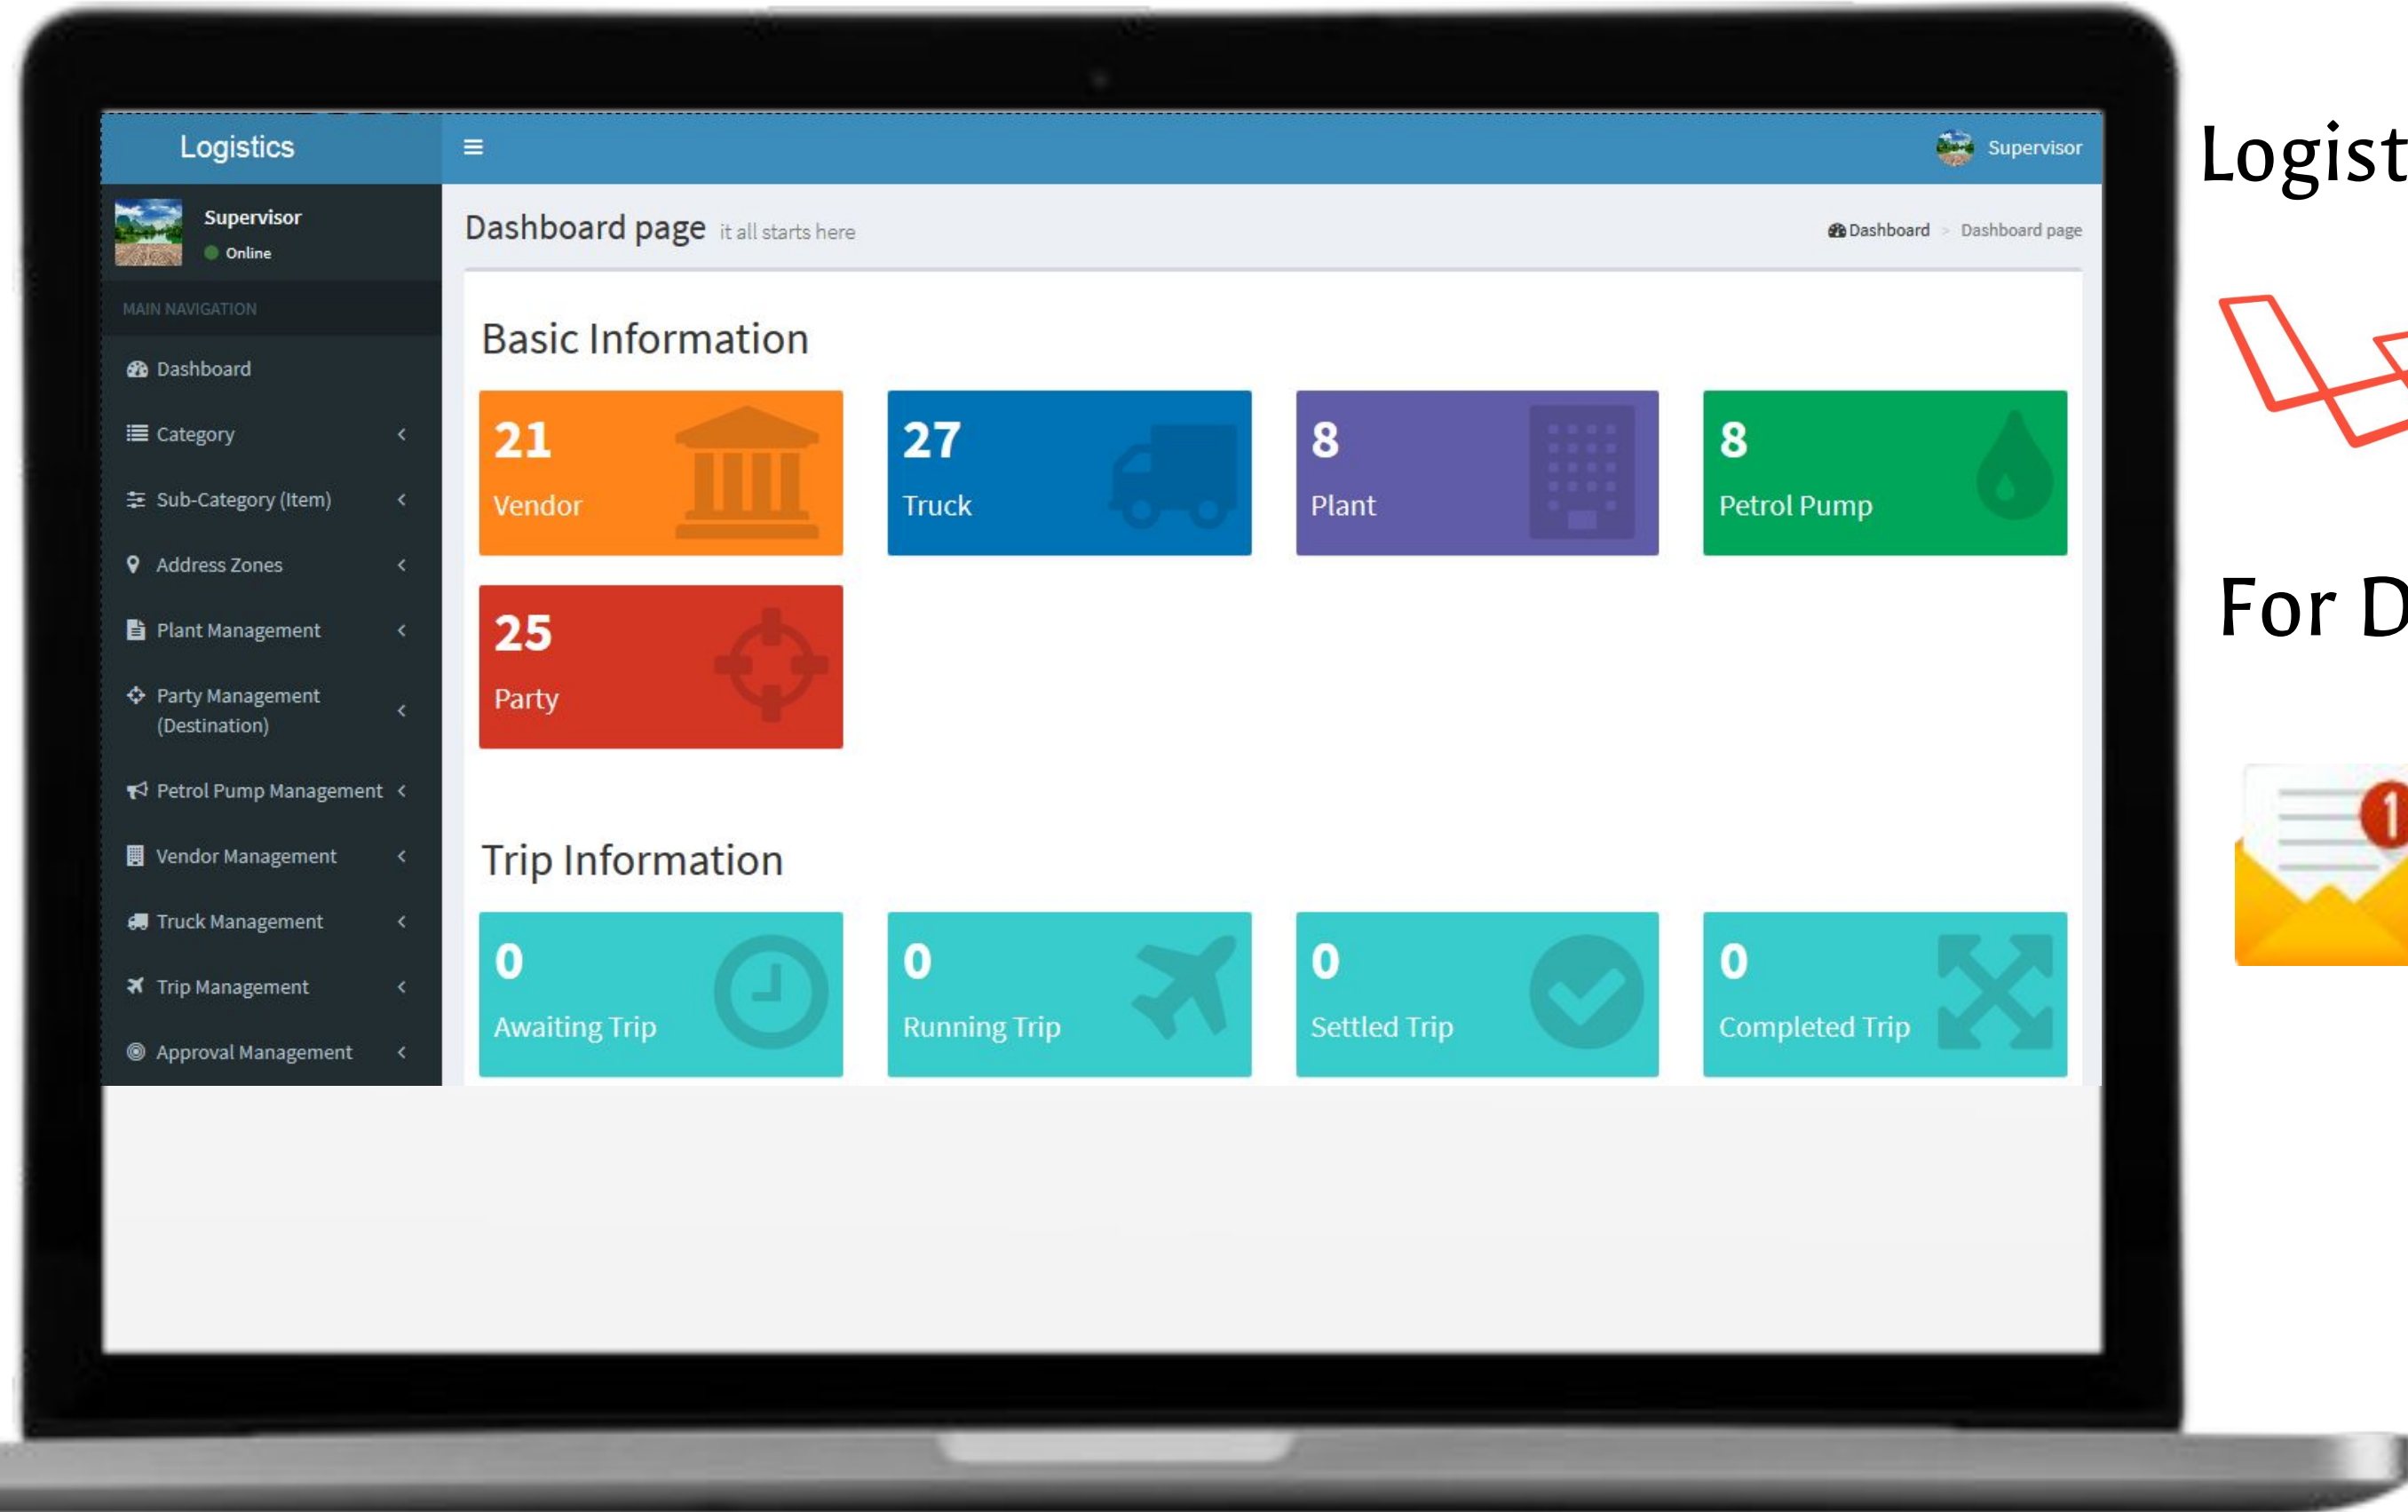

## Highlights

For Demo, Please Email or Call:

- This Platform is effective for a Logistics company which operates transits between the plant to wire house and wire house to destination or may be from plant to direct destination. To track the real time movement and to automate the process of challan, DO, POD entry.