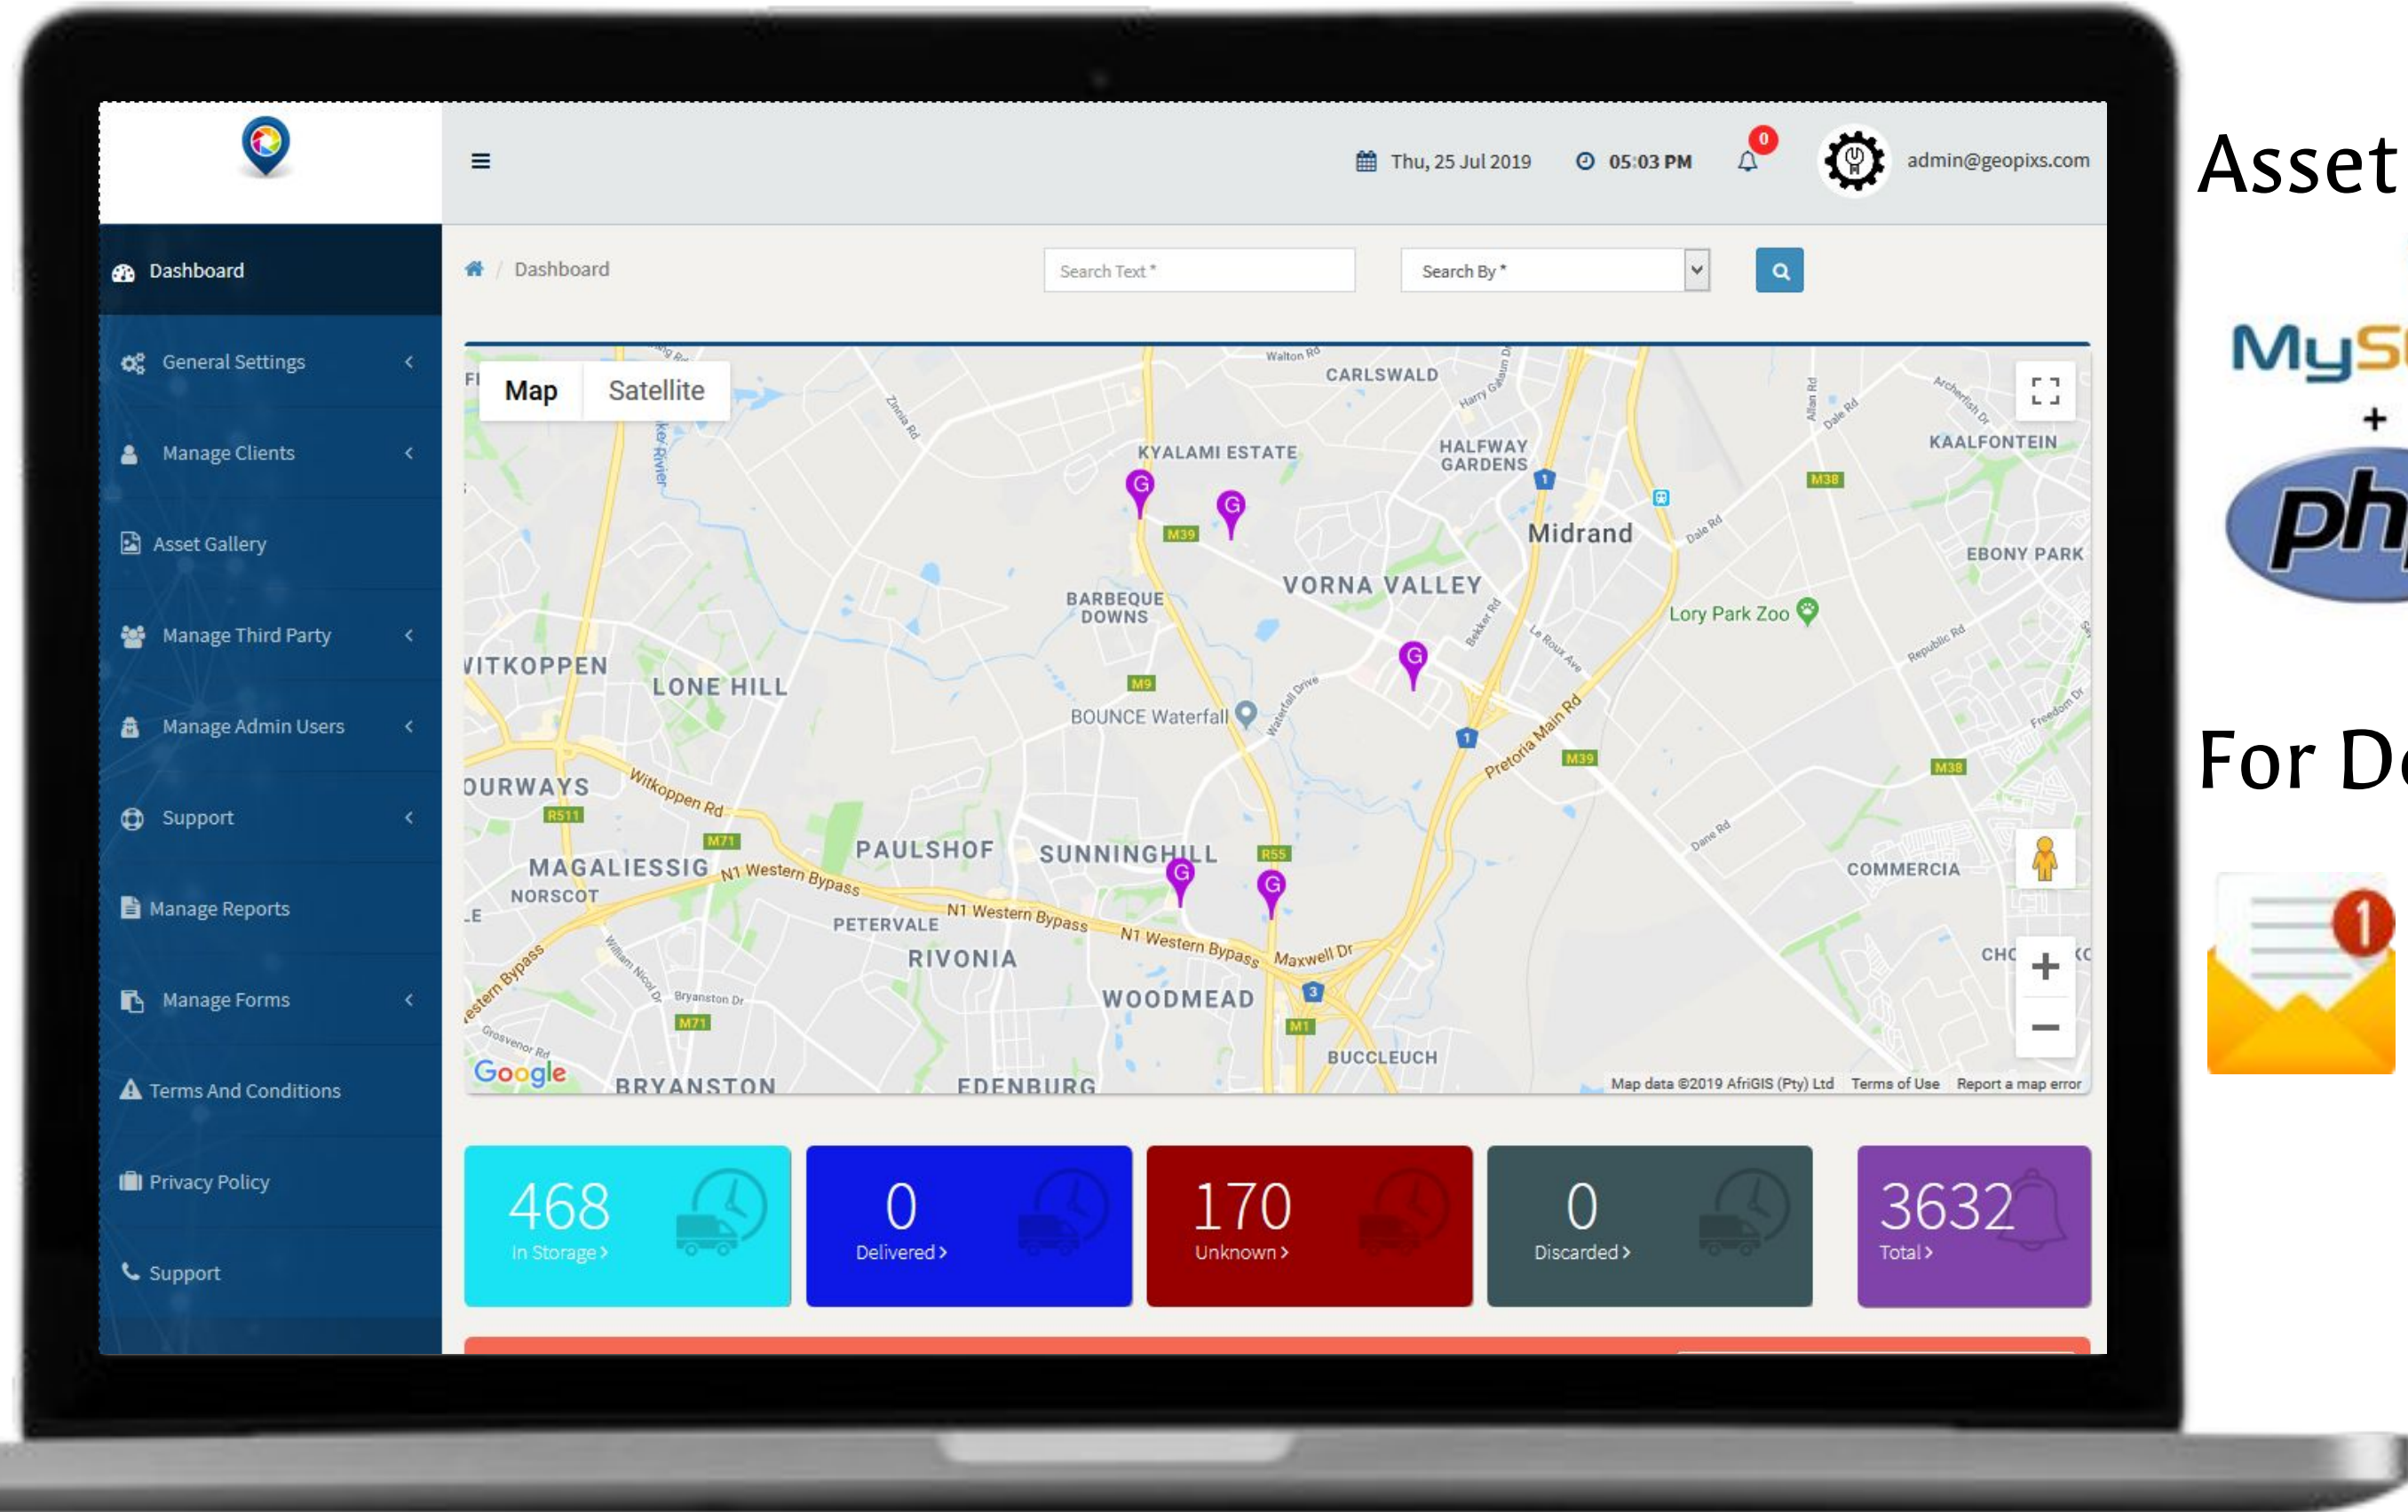

This software designed to satisfy all the needs of demanding environment of the hospitality business. With a complete user-friendly interface it allows users to carry out daily operations such as real-time availability of rooms, rates, guest profiles etc.

## Highlights

- This is a GPS asset tracking application that is advance, unique and cost effective for the South African market expanding into the global markets. The concept around this application is to ensure corporate clients can track (based on Open GTS) almost anything using a simple mobile device with web management and administration of all assets in a central application driven mainly by barcodes and wireless GPS Devices.