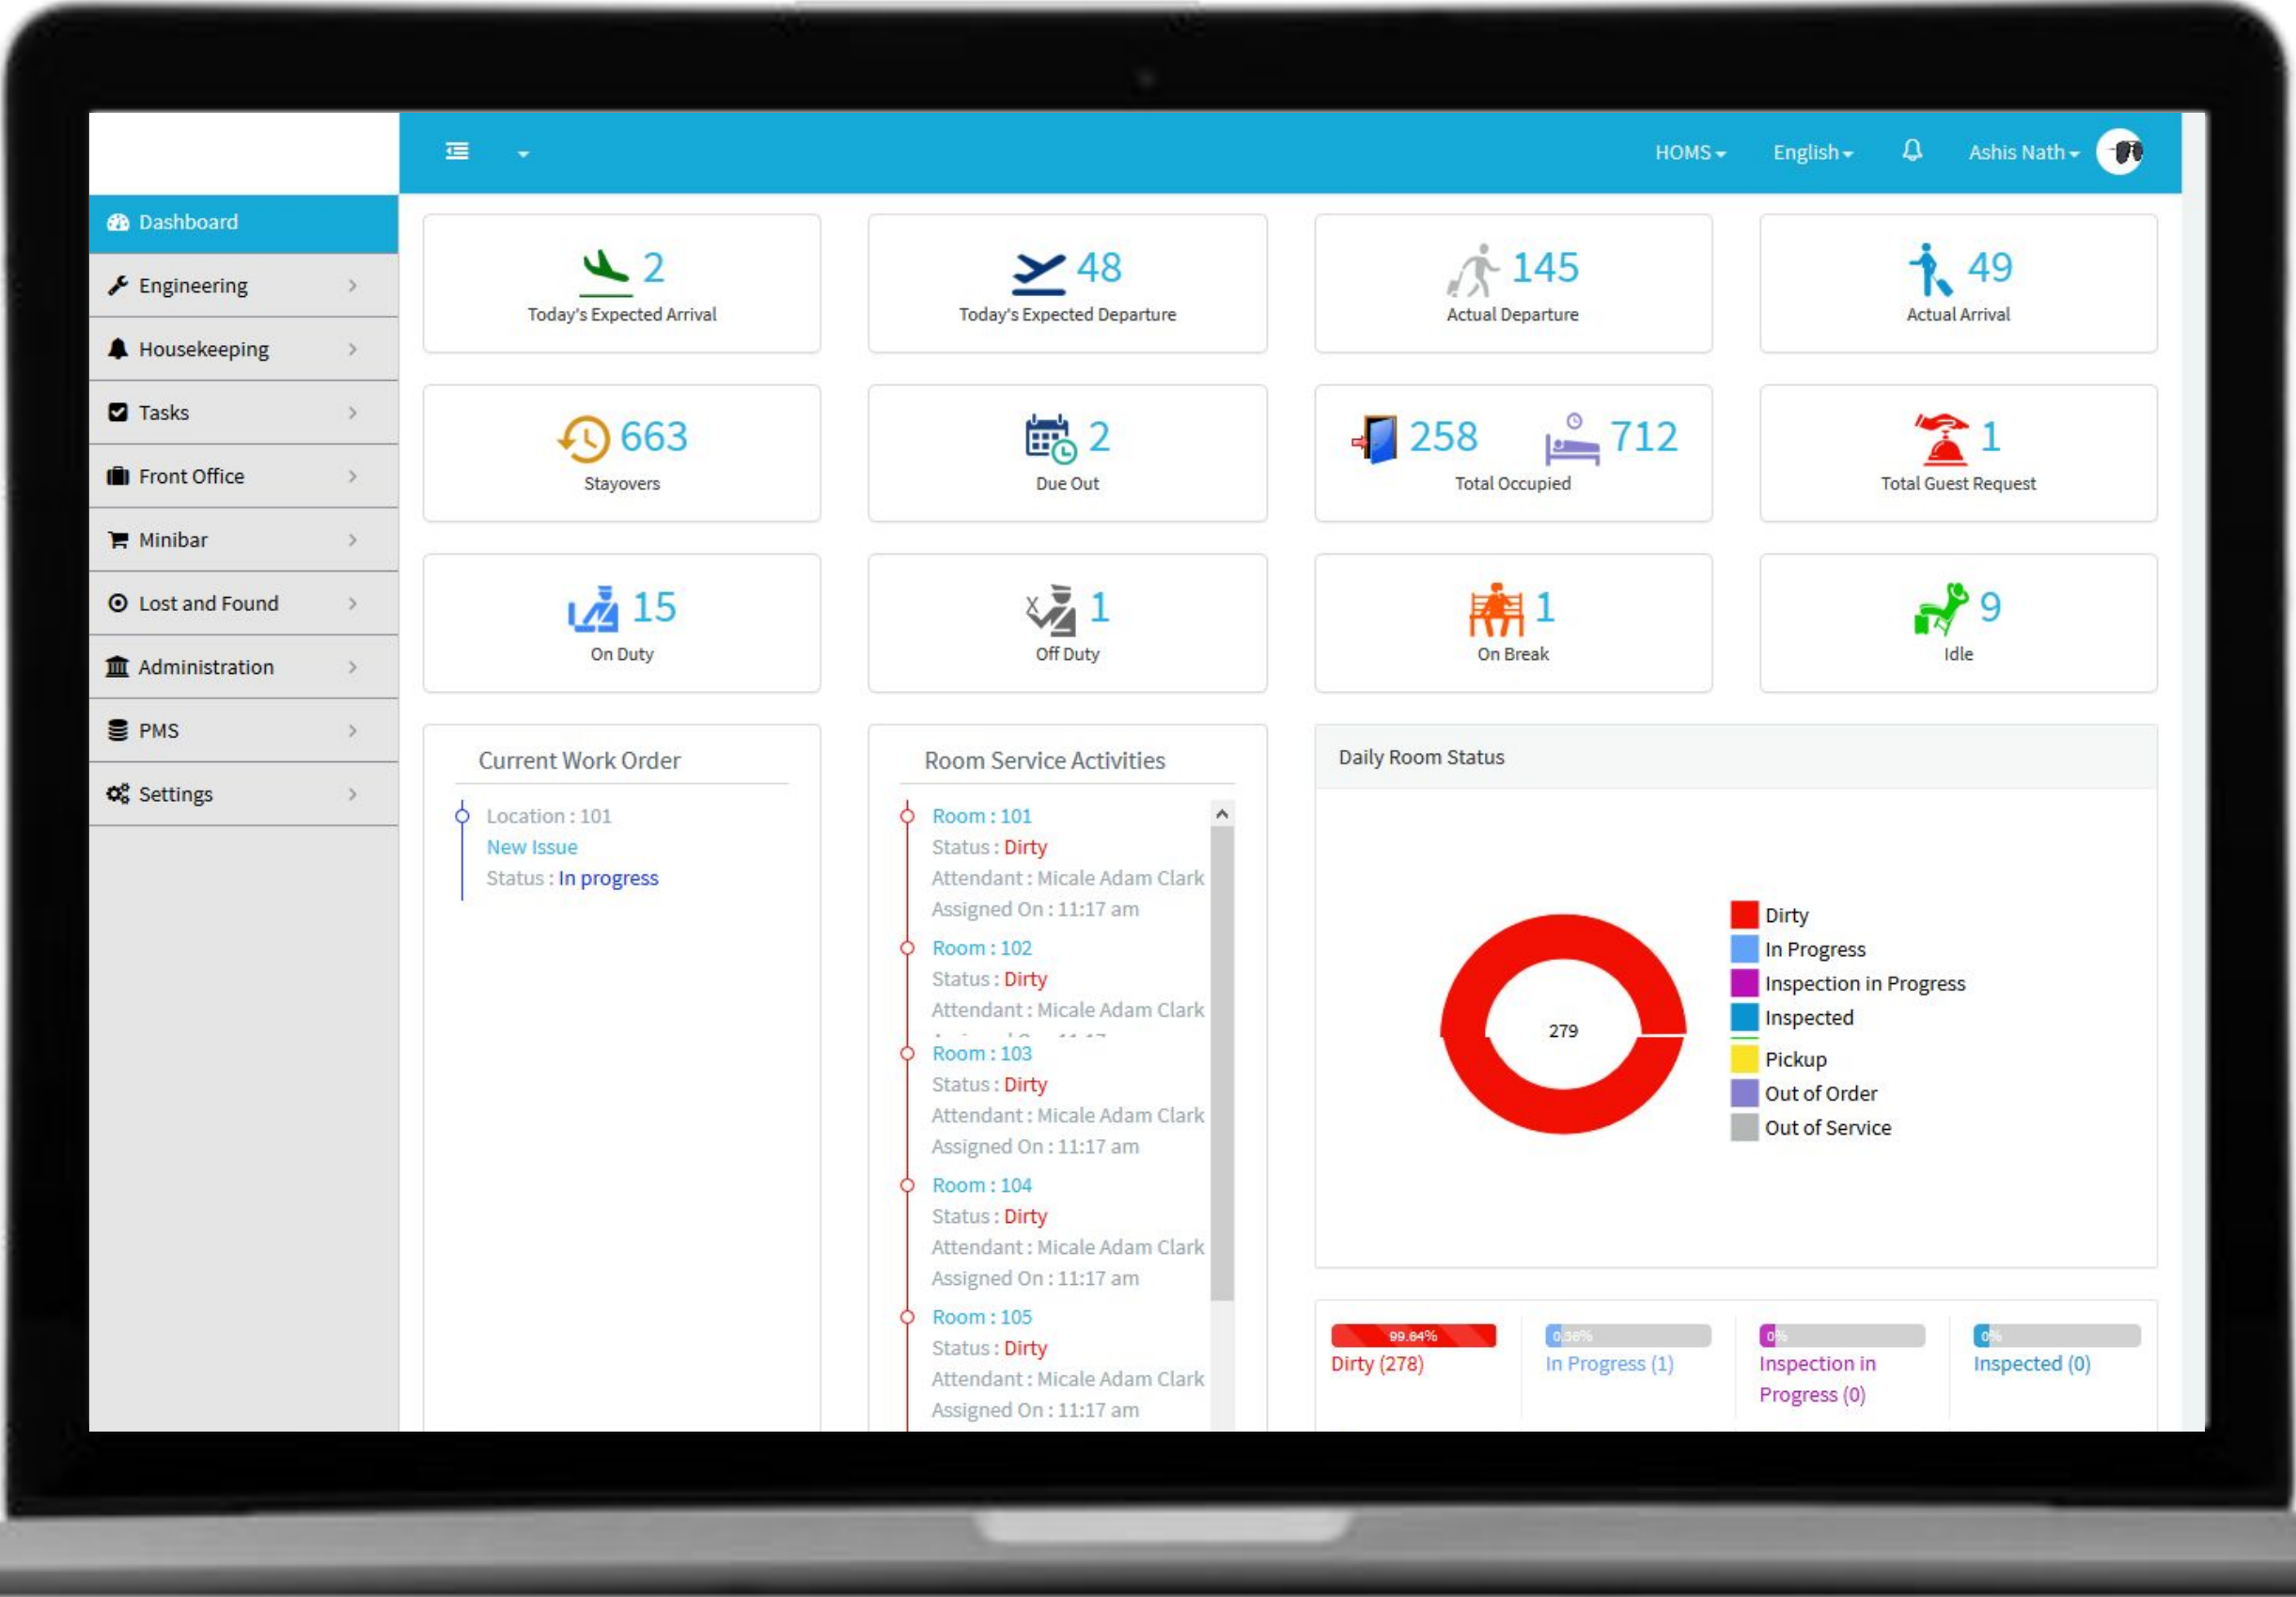

For Demo, Please Email or Call: