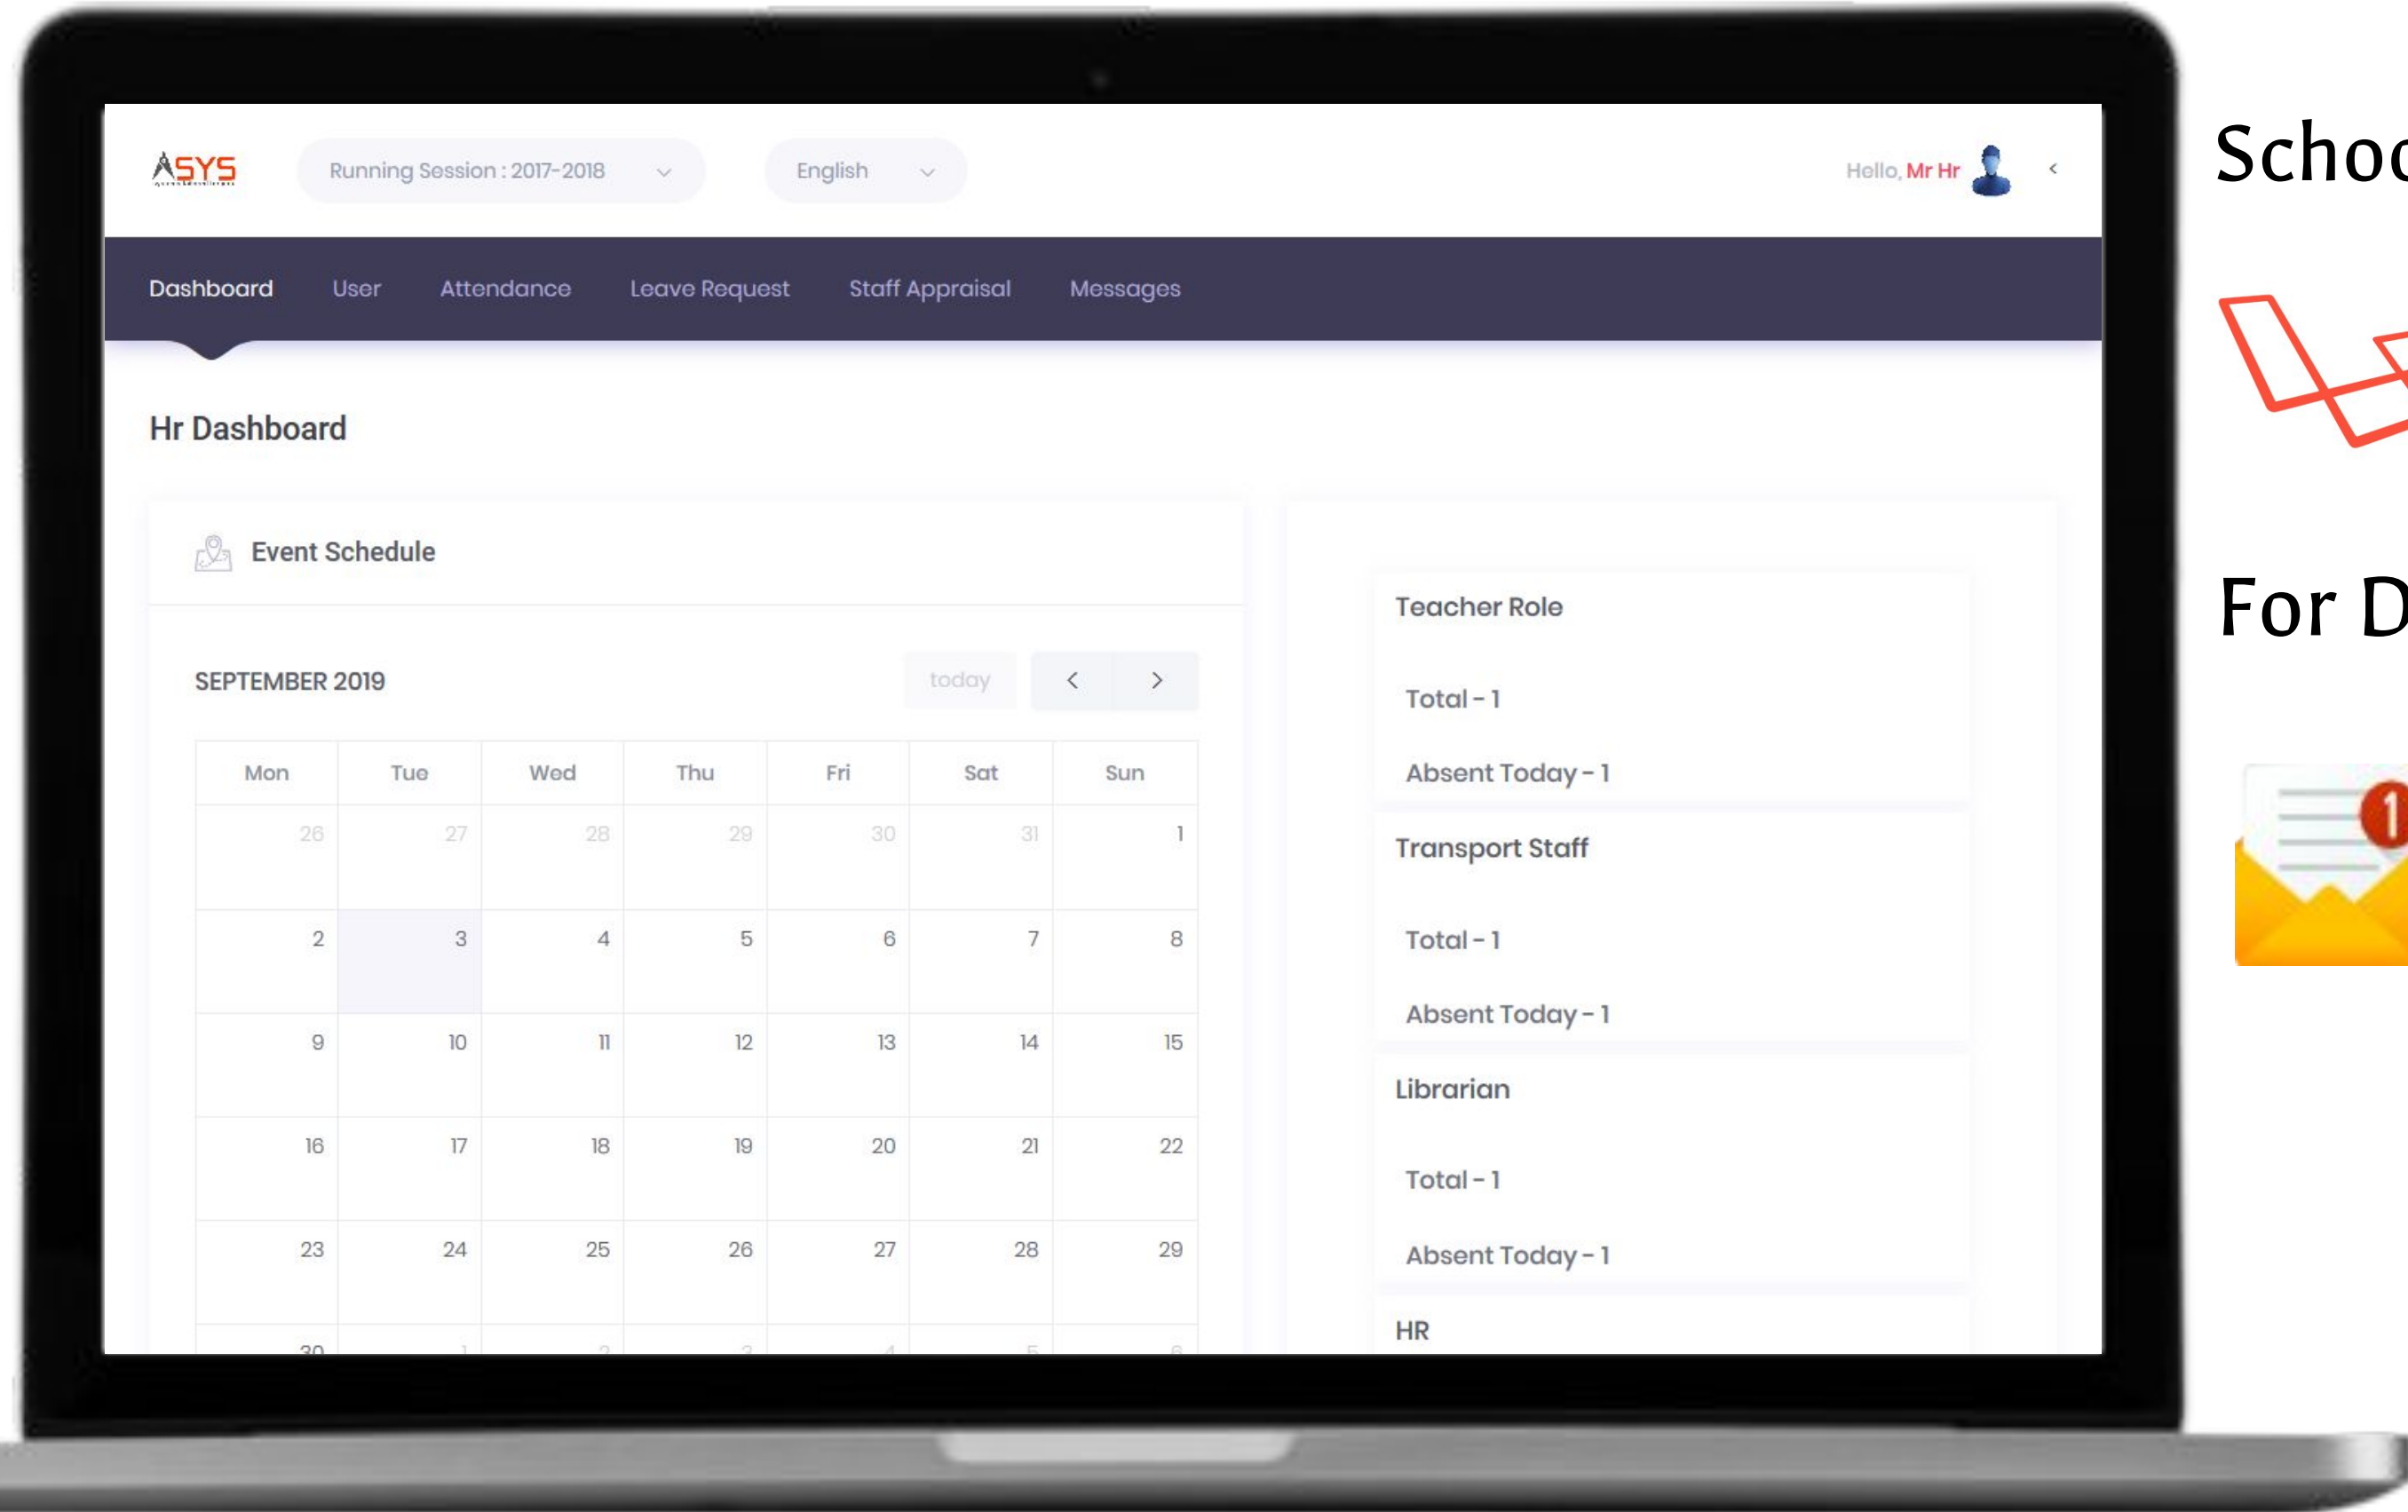

# School Management System

For Demo, Please Email or Call:

## Highlights

- This is a smart school management system to manage strong admission, enrolment, courses, accounts, communication, student monitoring and a lot more

This software is a tool that is specifically designed to streamline the paperless administration of schools and educational institutions. It consists of various modules that greatly help the teachers and staff in maintaining student records, academic history, and other essential student information.