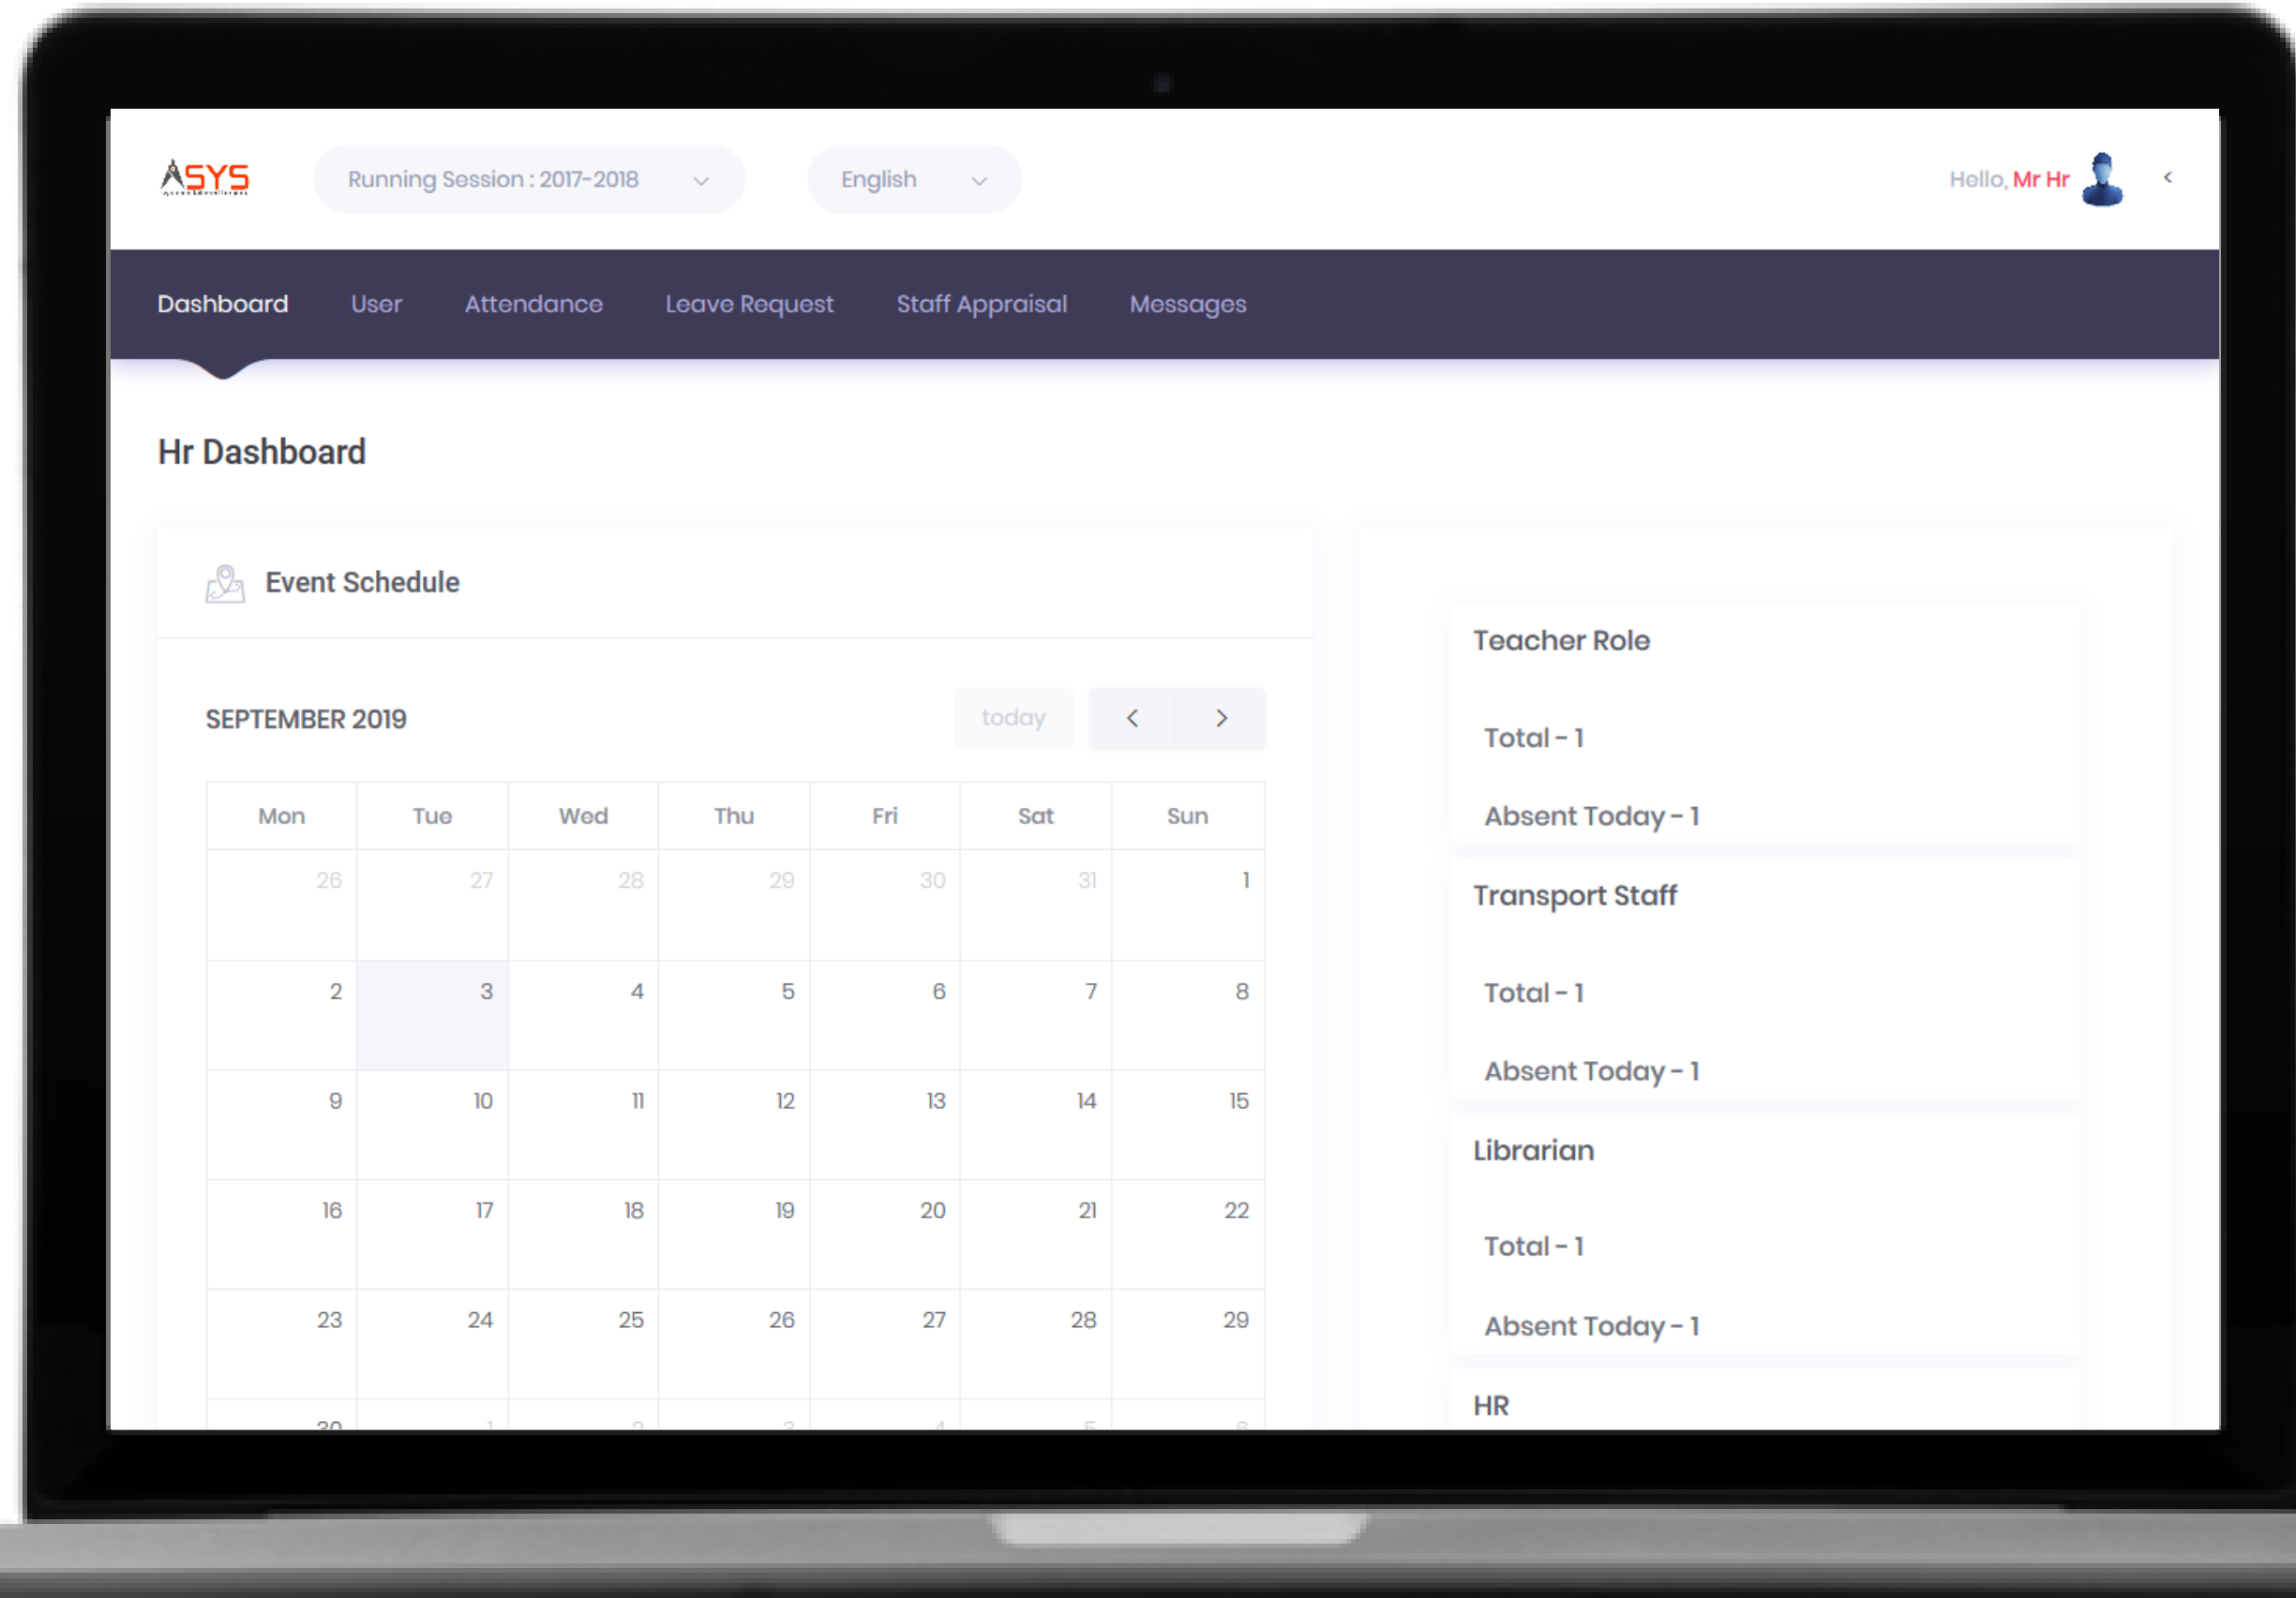

This software designed to satisfy all the needs of demanding environment of the hospitality business. With a complete user-friendly interface it allows users to carry out daily operations such as real-time availability of rooms, rates, guest profiles etc.

For Demo, Please Email or Call:

School Management System

For Demo, Please Email or Call:

Highlights

- This is a smart school management system to manage strong admission, enrolment, courses, accounts, communication, student monitoring and a lot more

This software is a tool that is specifically designed to streamline the paperless administration of schools and educational institutions. It consists of various modules that greatly help the teachers and staff in maintaining student records, academic history, and other essential student information.