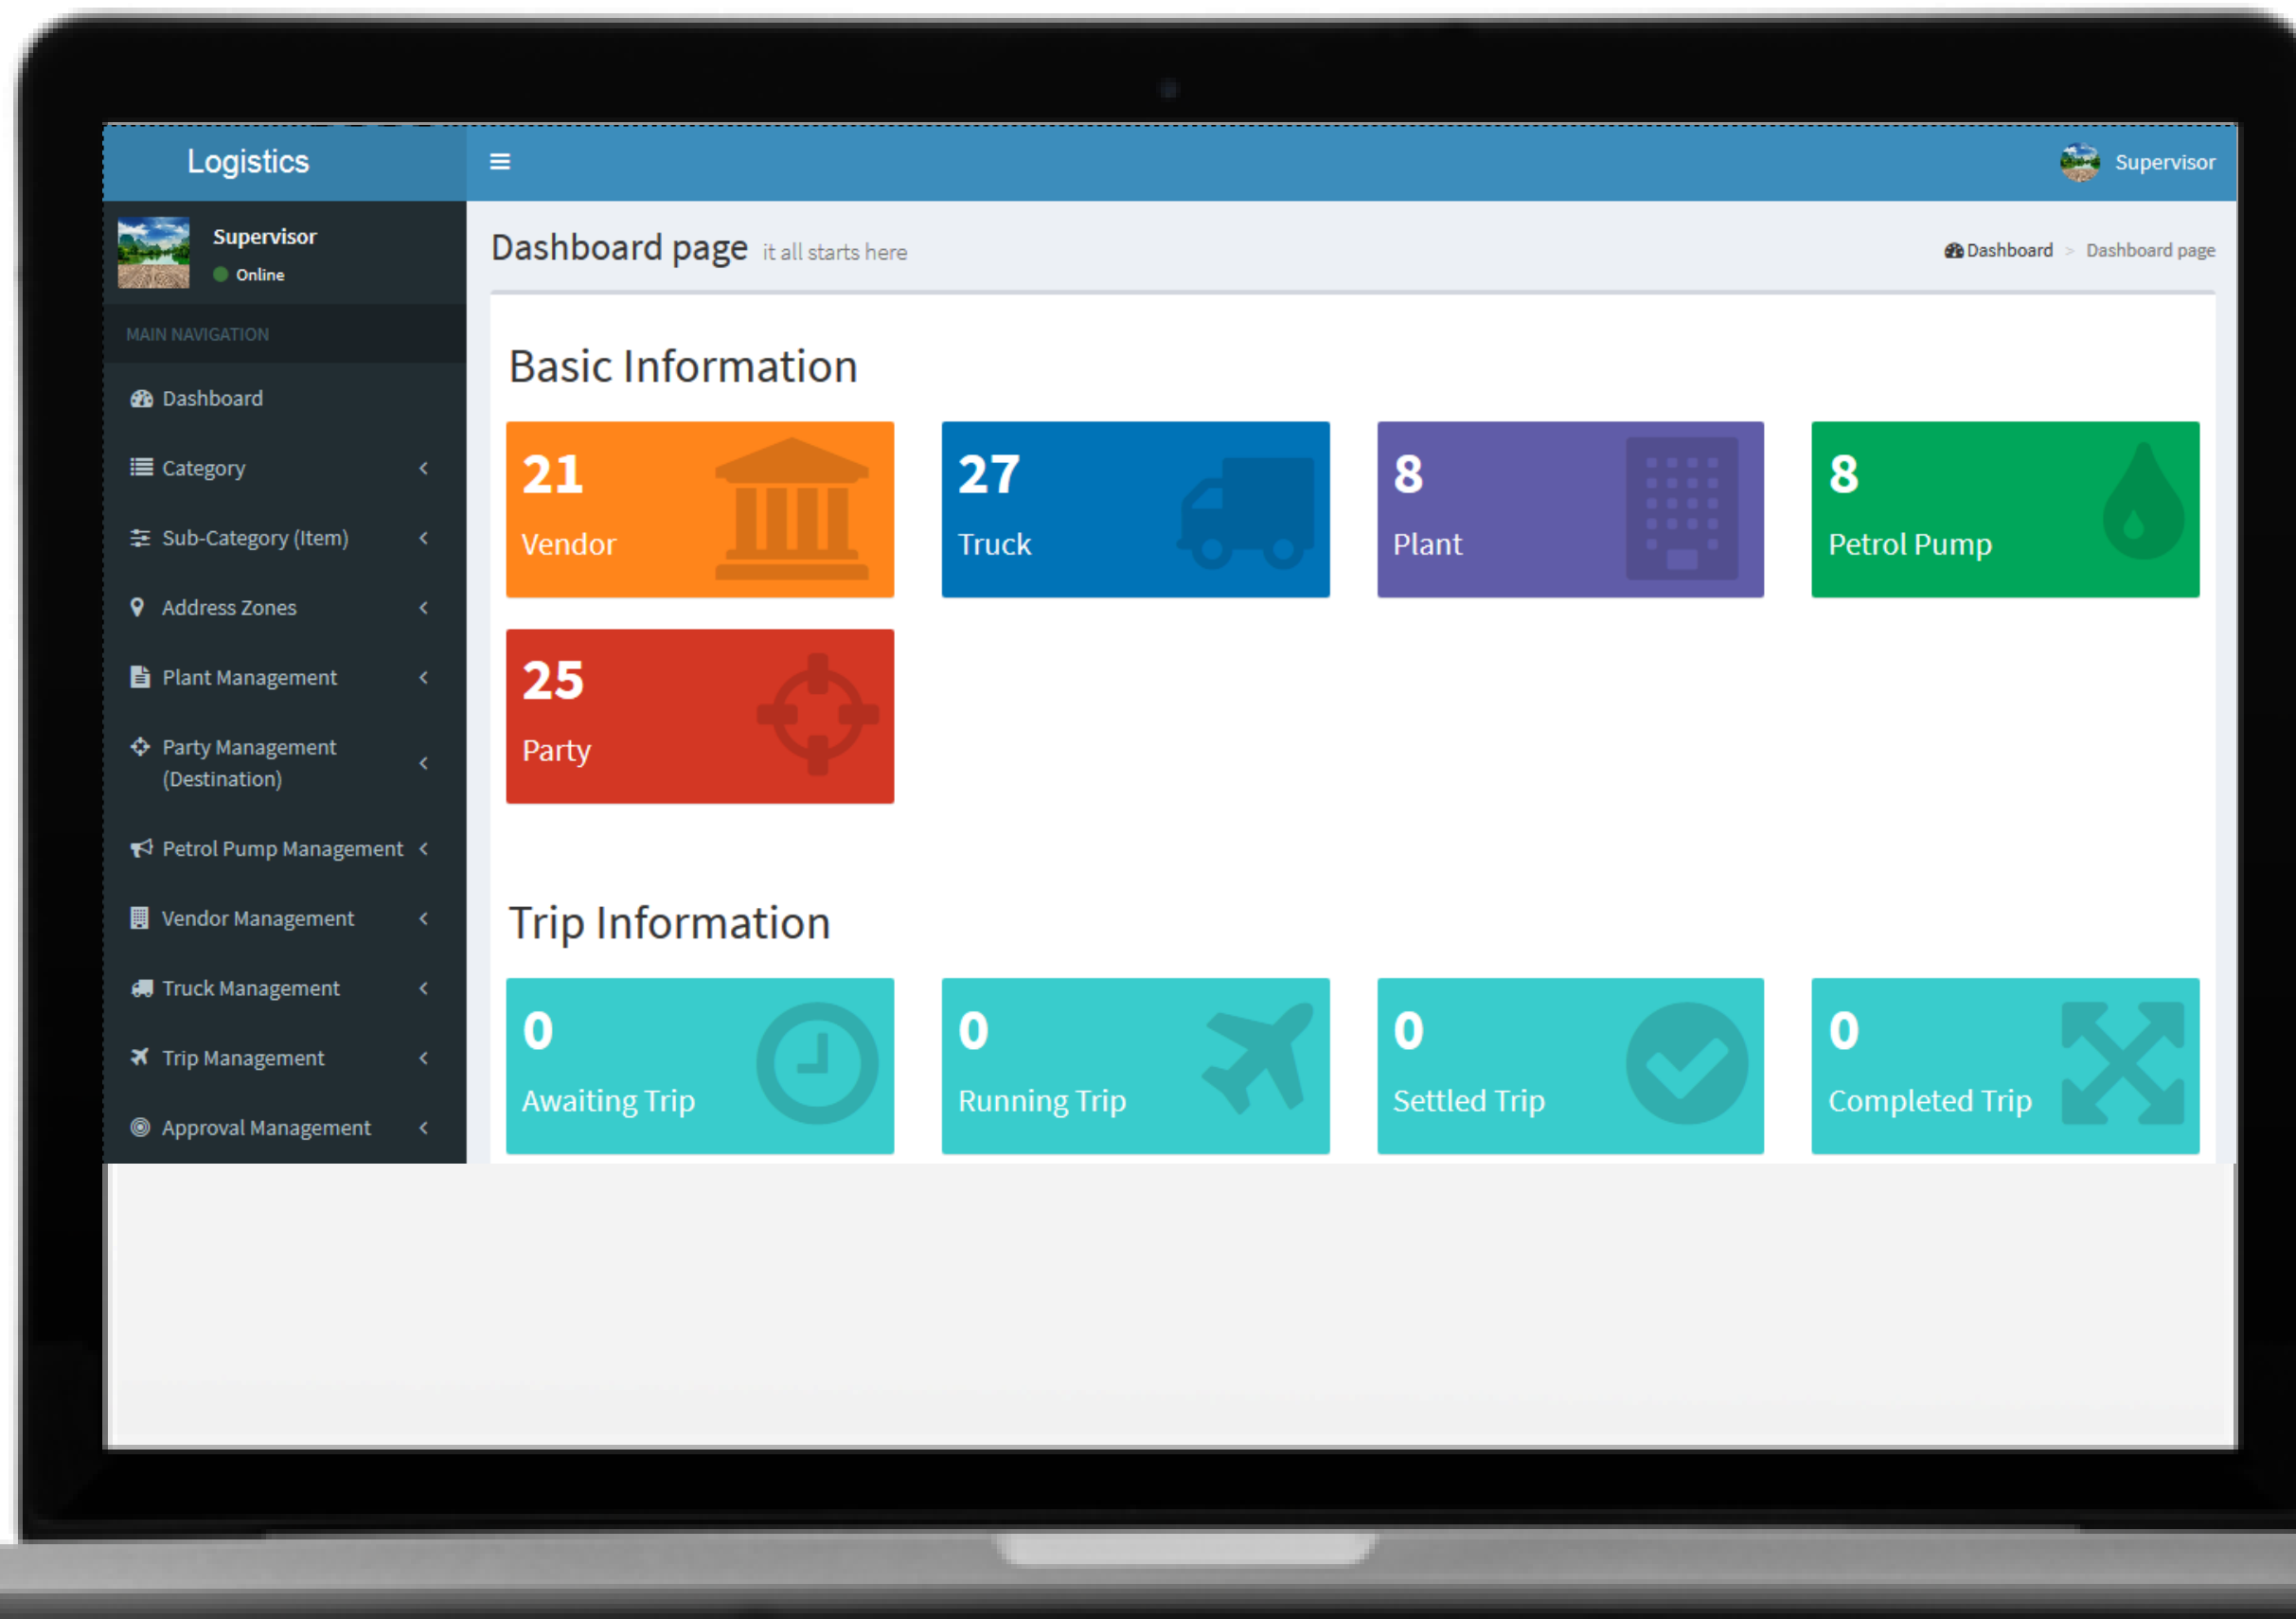

This software designed to satisfy all the needs of demanding environment of the hospitality business. With a complete user-friendly interface it allows users to carry out daily operations such as real-time availability of rooms, rates, guest profiles etc.

This software is a tool that is specifically designed to streamline the paperless administration of schools and educational institutions. It consists of various modules that greatly help the teachers and staff in maintaining student records, academic history, and other essential student information.

School Management System

For Demo, Please Email or Call:

Logistics Support

Highlights

For Demo, Please Email or Call:

- This Platform is effective for a Logistics company which operates transits between the plant to wire house and wire house to destination or may be from plant to direct destination. To track the real time movement and to automate the process of challan, DO, POD entry.