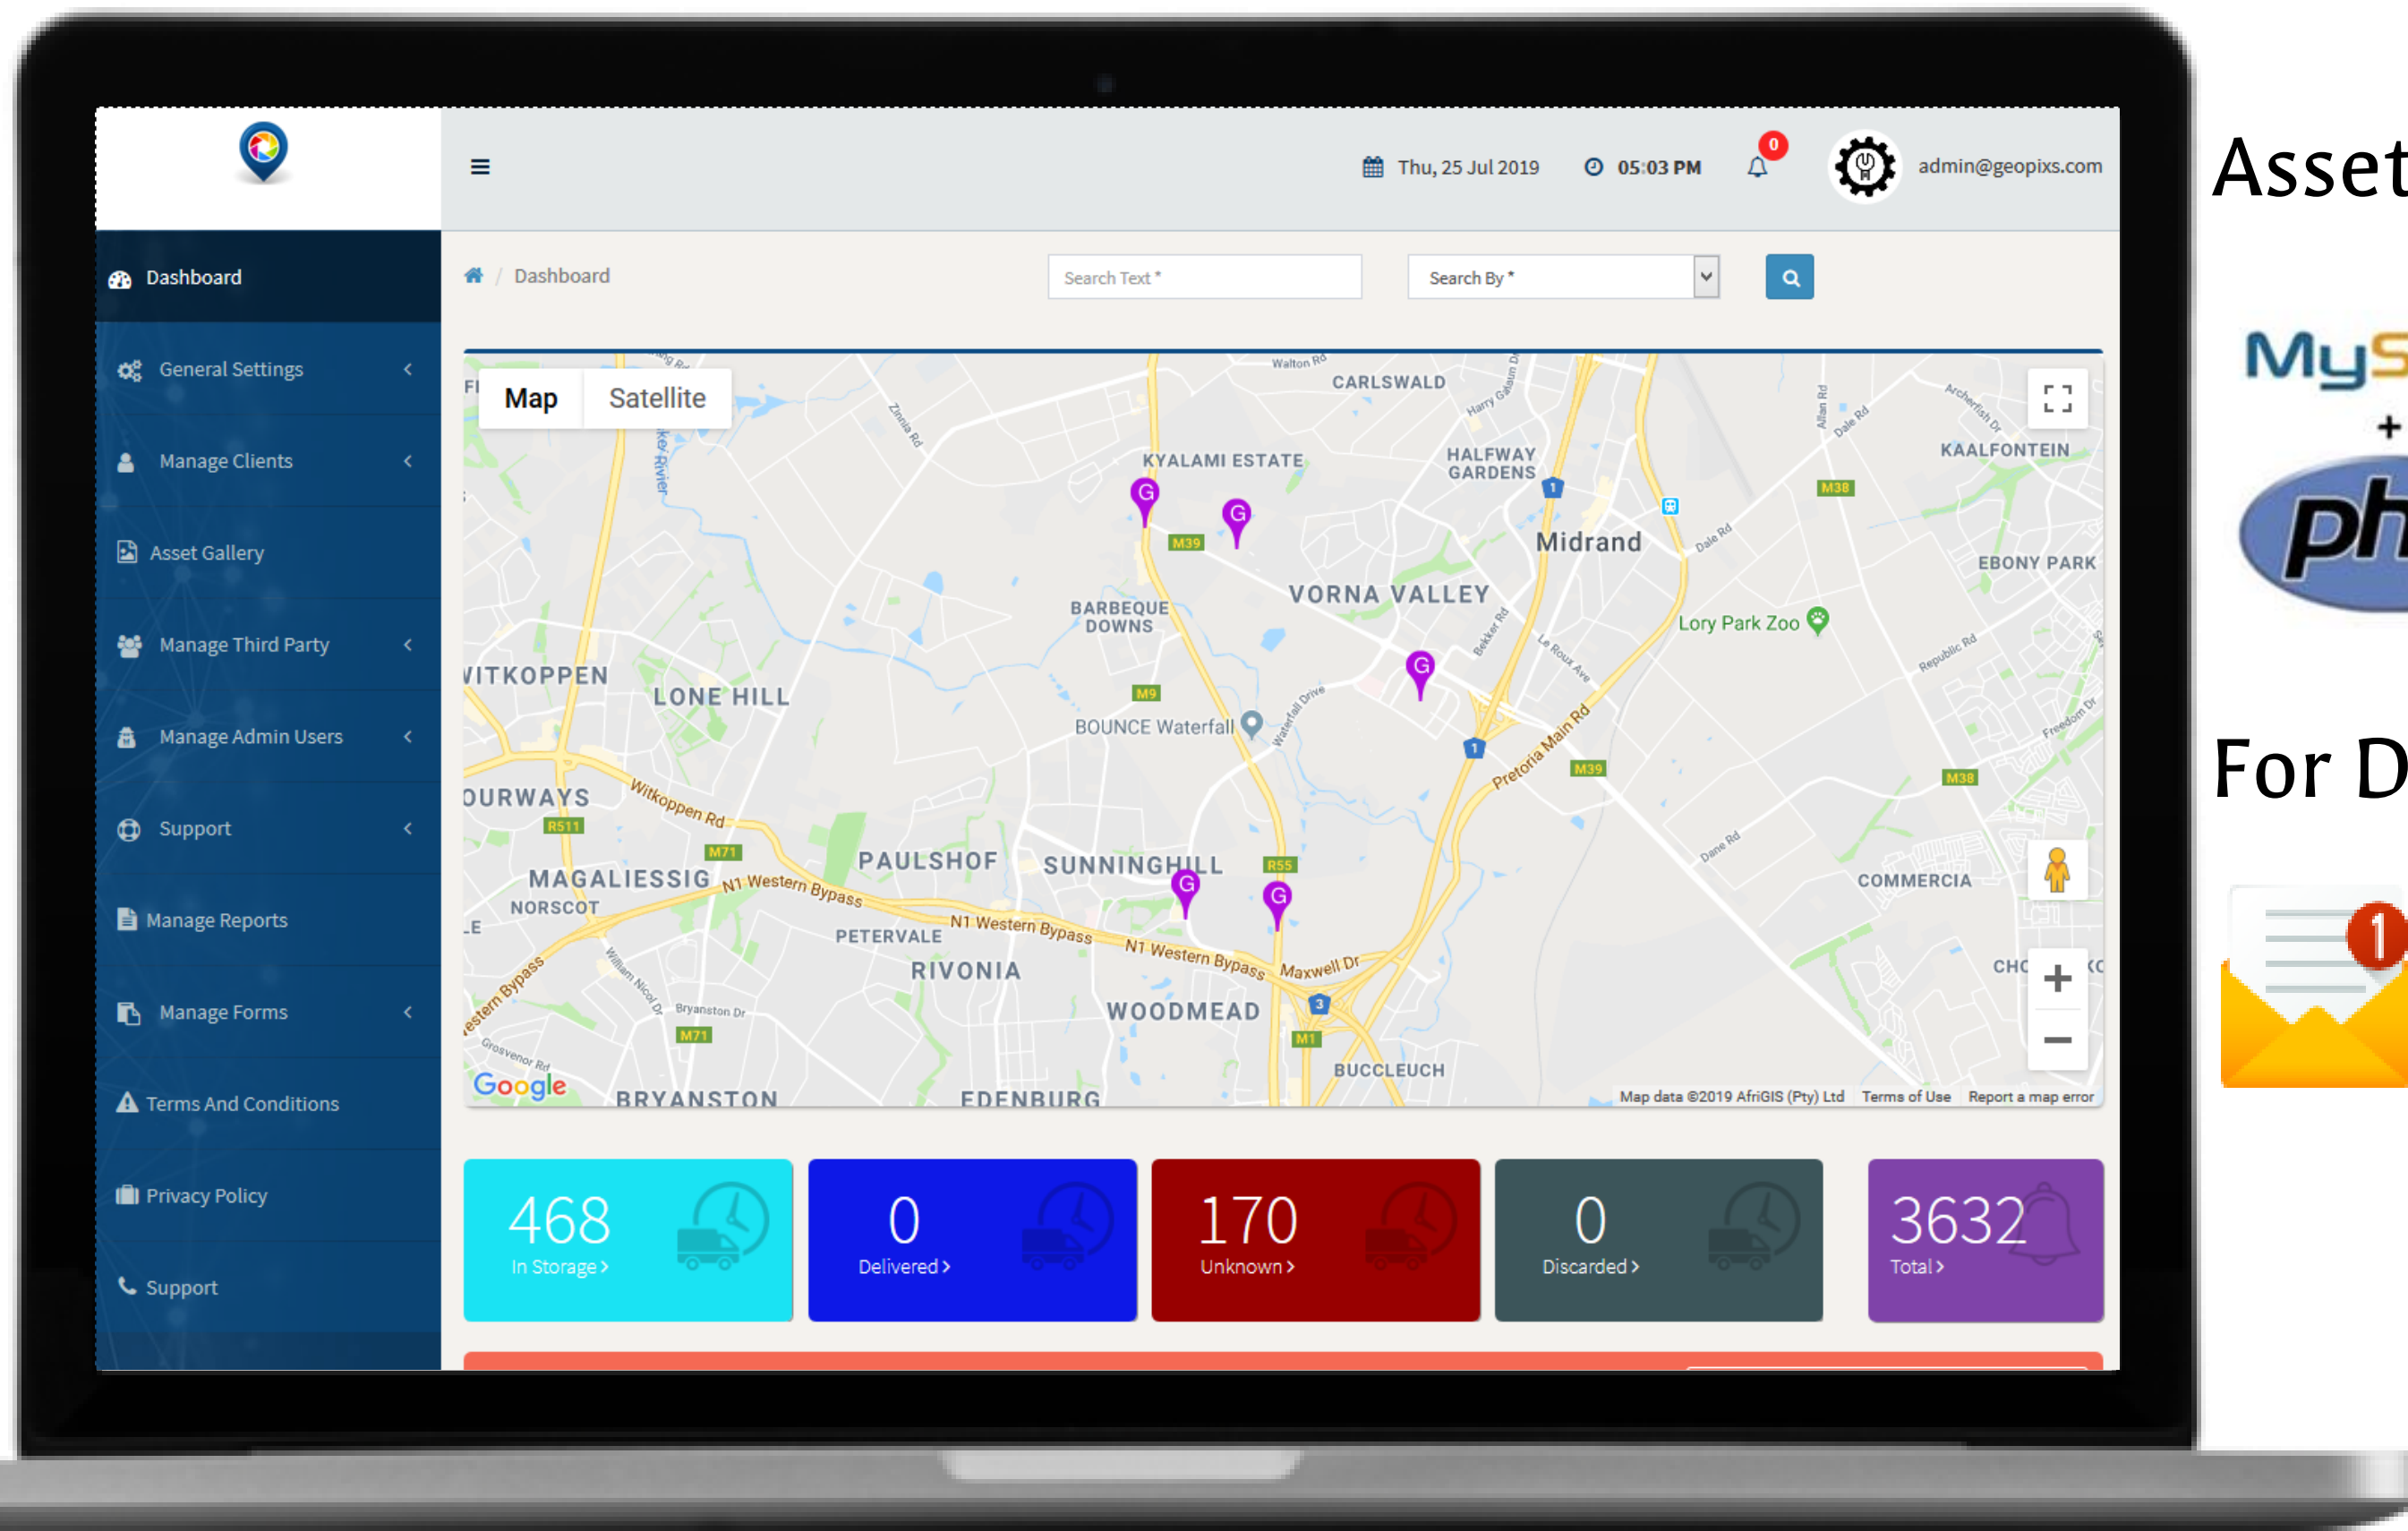

- Summary Cards:** A grid of eight cards showing key metrics: Today's Expected Arrival (2), Today's Expected Departure (48), Actual Departure (145), Actual Arrival (49), Stayovers (663), Due Out (2), Total Occupied (258), Total Guest Request (1), On Duty (15), Off Duty (1), On Break (1), and Idle (9).
- Current Work Order:** A section for a new issue at location 101, currently in progress.
- Room Service Activities:** A list of tasks for rooms 101 through 105, all assigned to Micale Adam Clark and marked as 'Dirty'.
- Daily Room Status:** A donut chart showing the distribution of room statuses: Dirty (278, 99.64%), In Progress (1, 0.36%), Inspection in Progress (0, 0%), and Inspected (0, 0%). A legend defines the colors for each status.
- Progress Bars:** A row of four progress bars corresponding to the room status categories, showing their respective counts and percentages.

Lollicamp

<https://www.lollicamp.com/>

Asset Tracking Application

For Demo, Please Email or Call:

Highlights

- This is a GPS asset tracking application that is advance, unique and cost effective for the South African market expanding into the global markets. The concept around this application is to ensure corporate clients can track (based on Open GTS) almost anything using a simple mobile device with web management and administration of all assets in a central application driven mainly by barcodes and wireless GPS Devices.