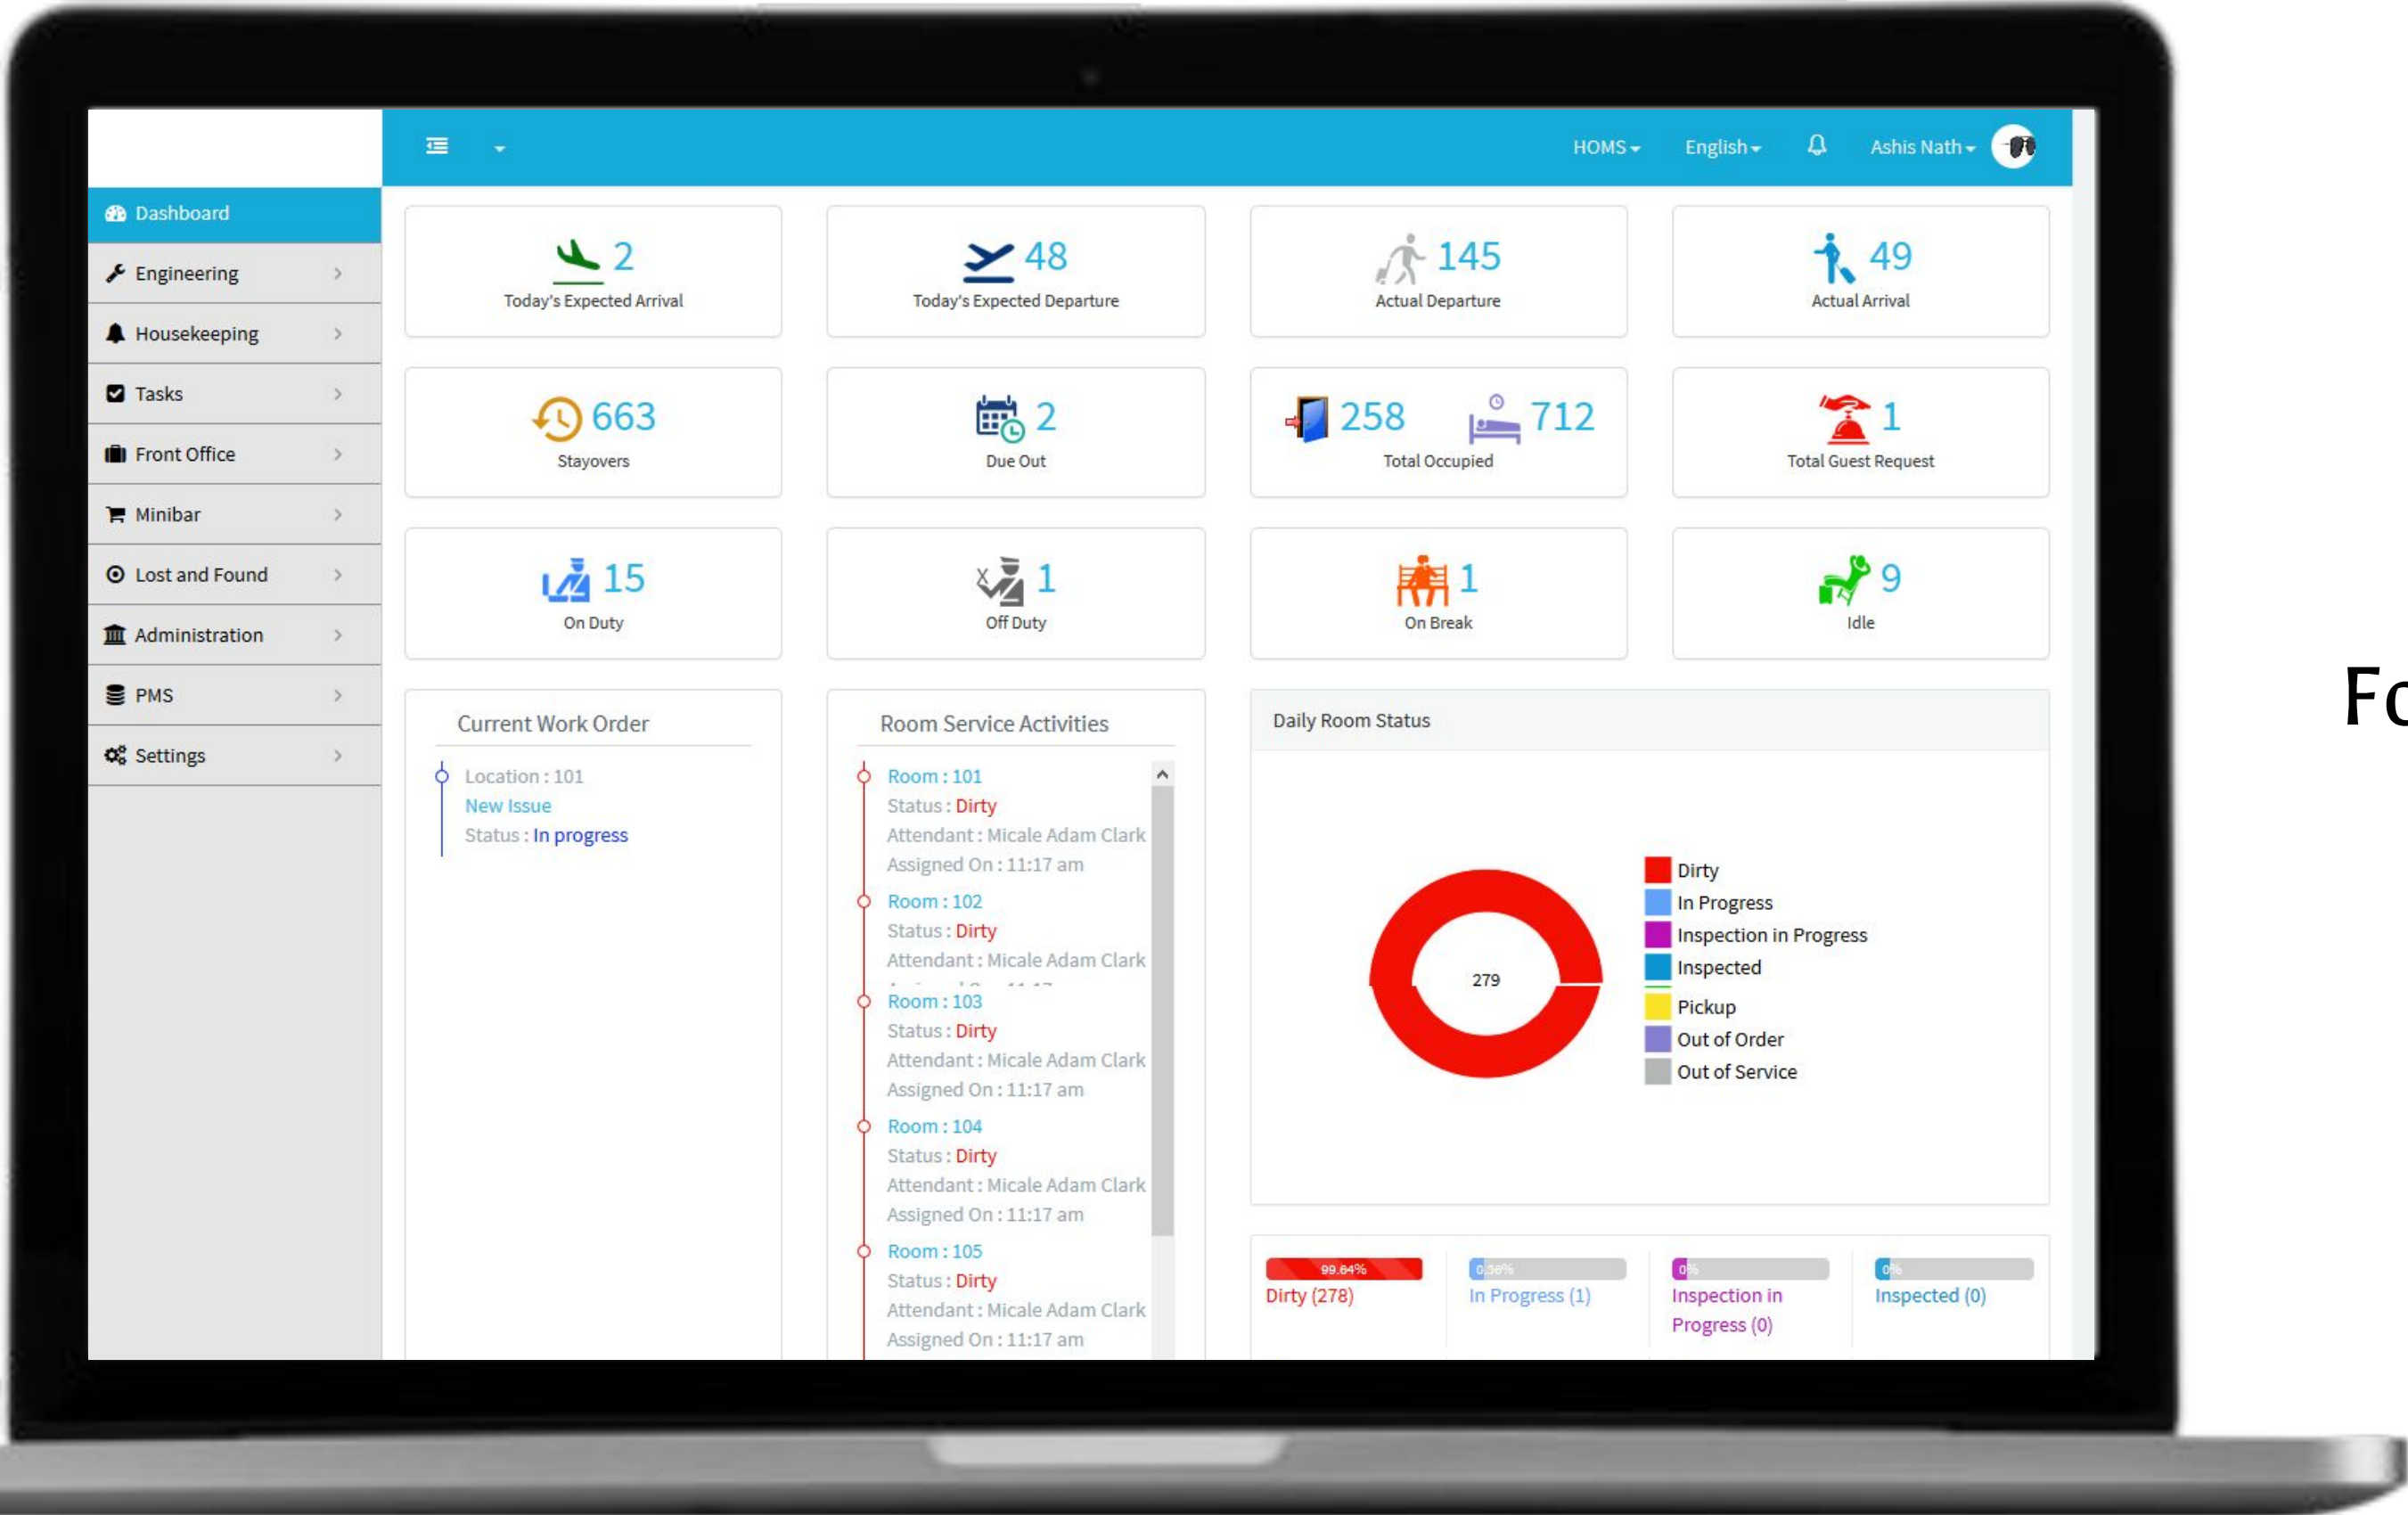

For Demo, Please Email or Call: