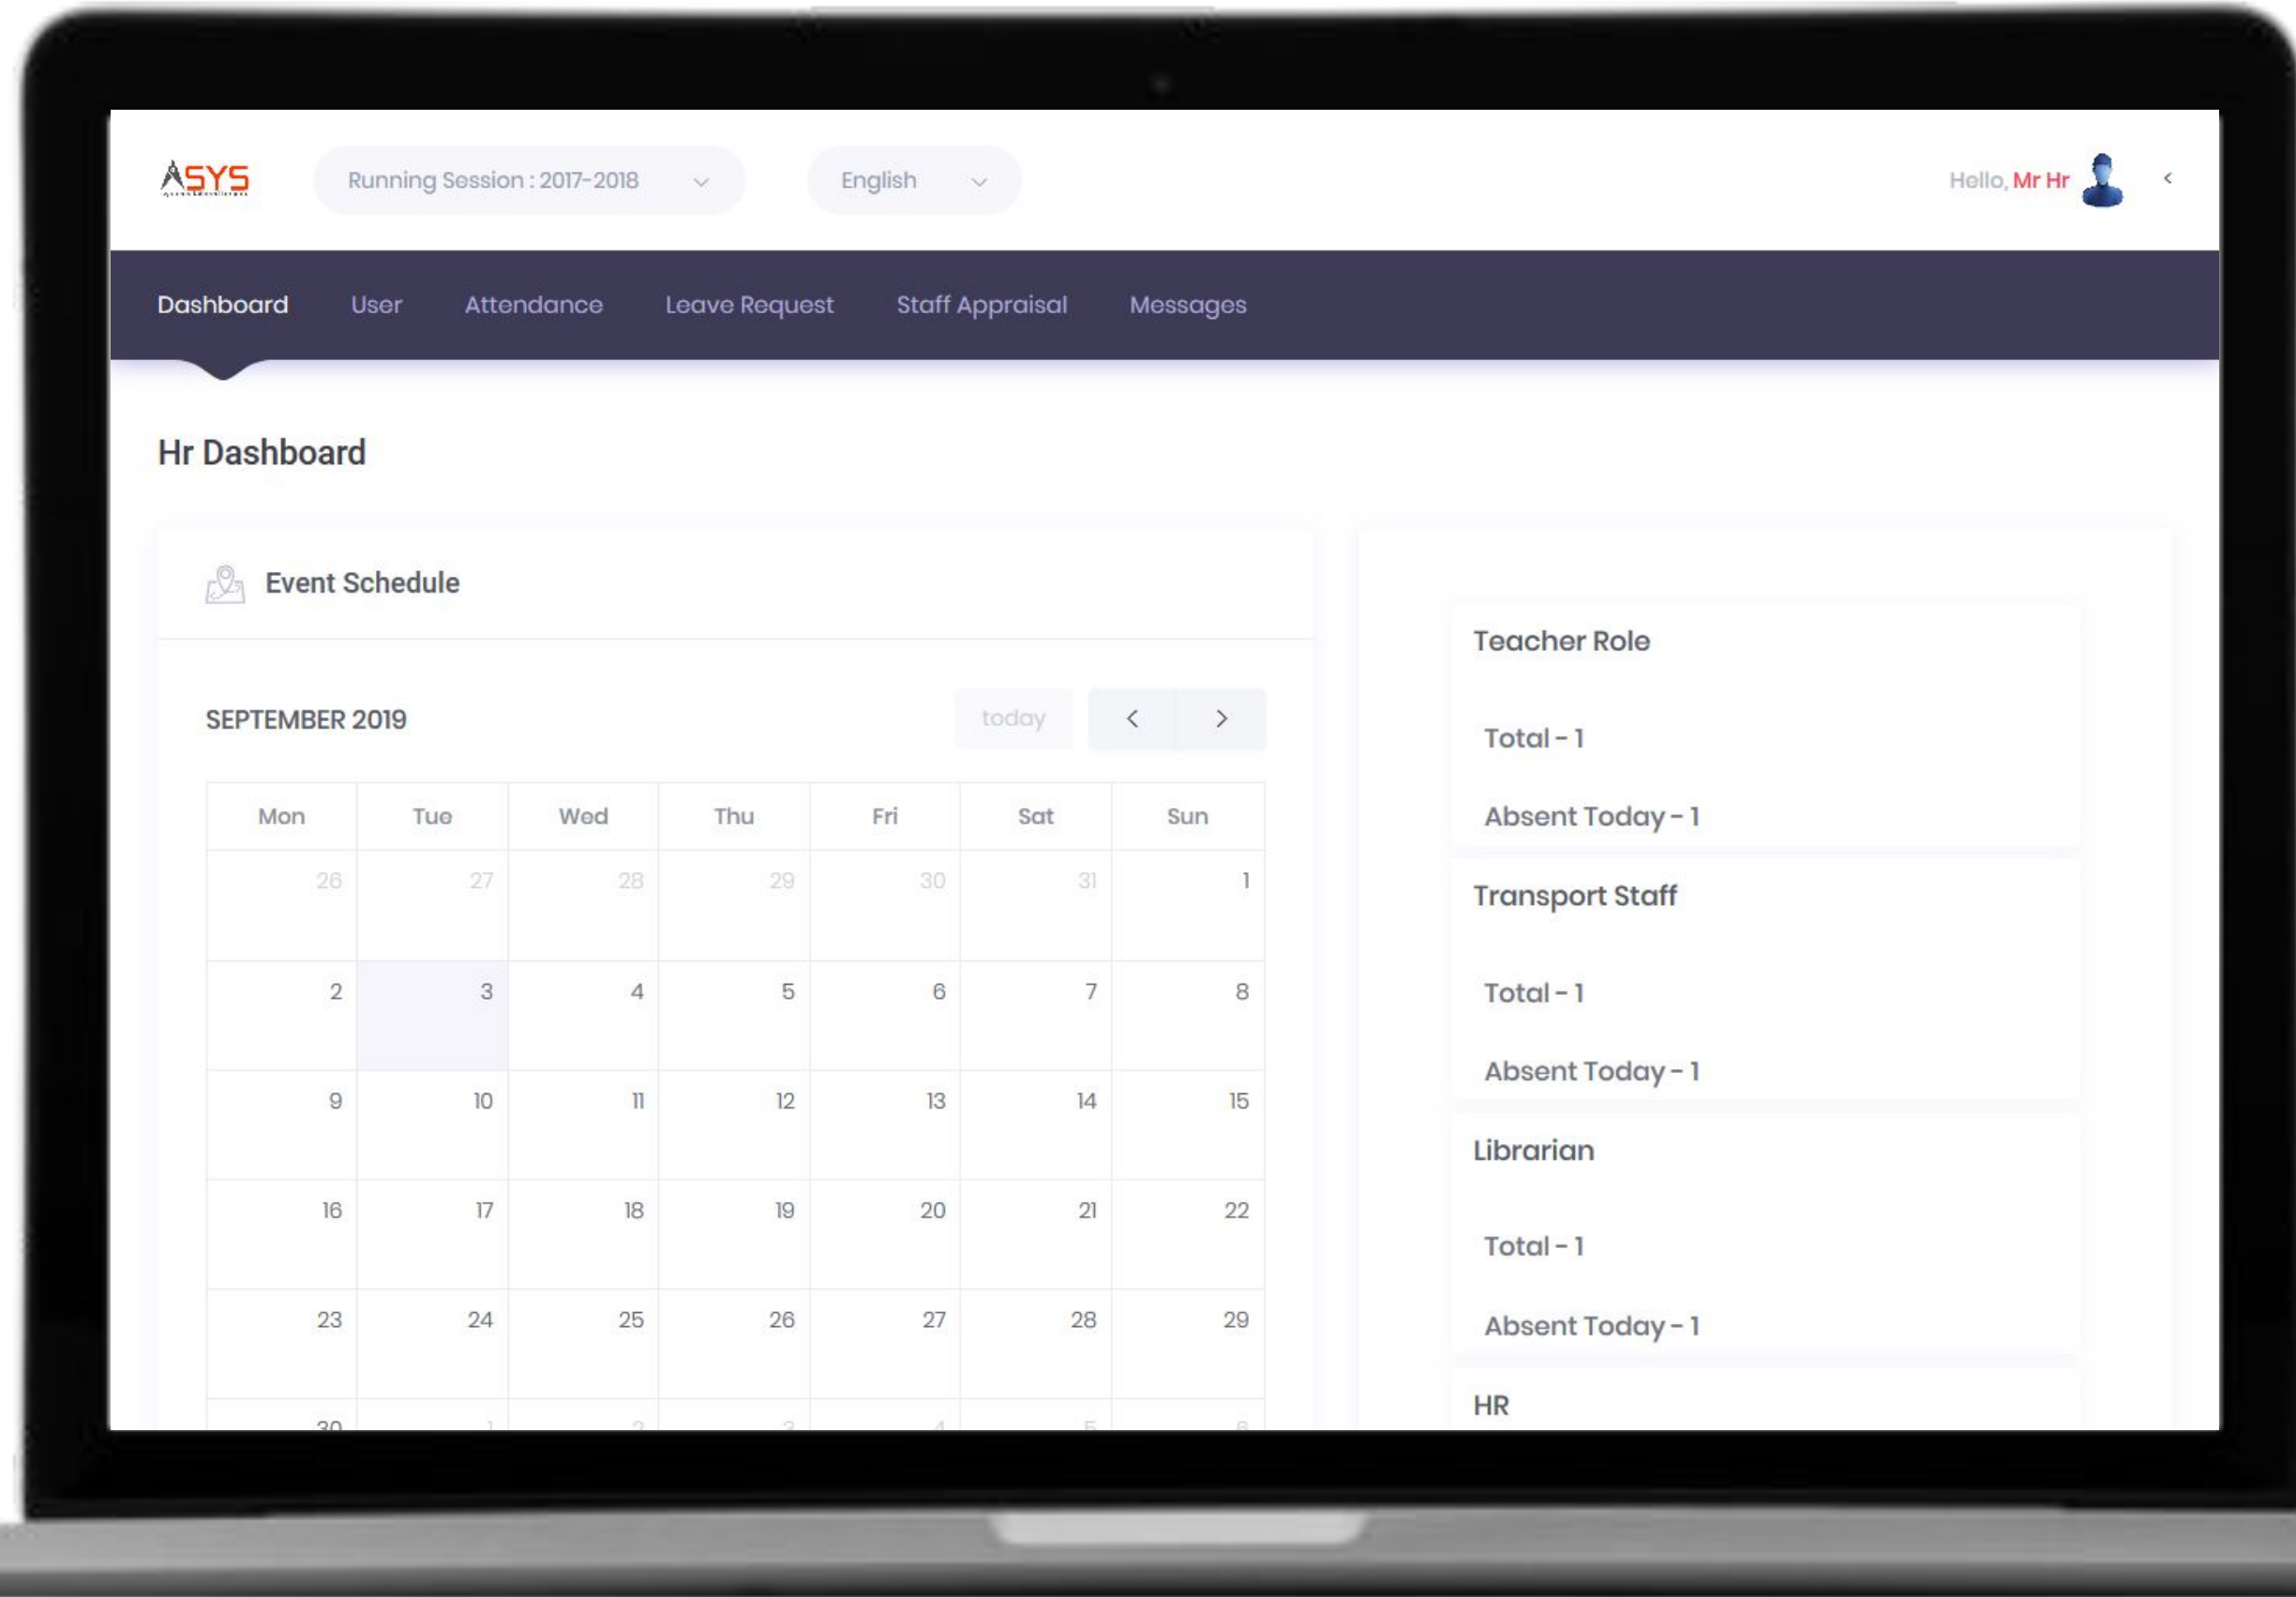

# School Management System

For Demo, Please Email or Call:

## Highlights

- This is a smart school management system to manage strong admission, enrolment, courses, accounts, communication, student monitoring and a lot more

This software is a tool that is specifically designed to streamline the paperless administration of schools and educational institutions. It consists of various modules that greatly help the teachers and staff in maintaining student records, academic history, and other essential student information.