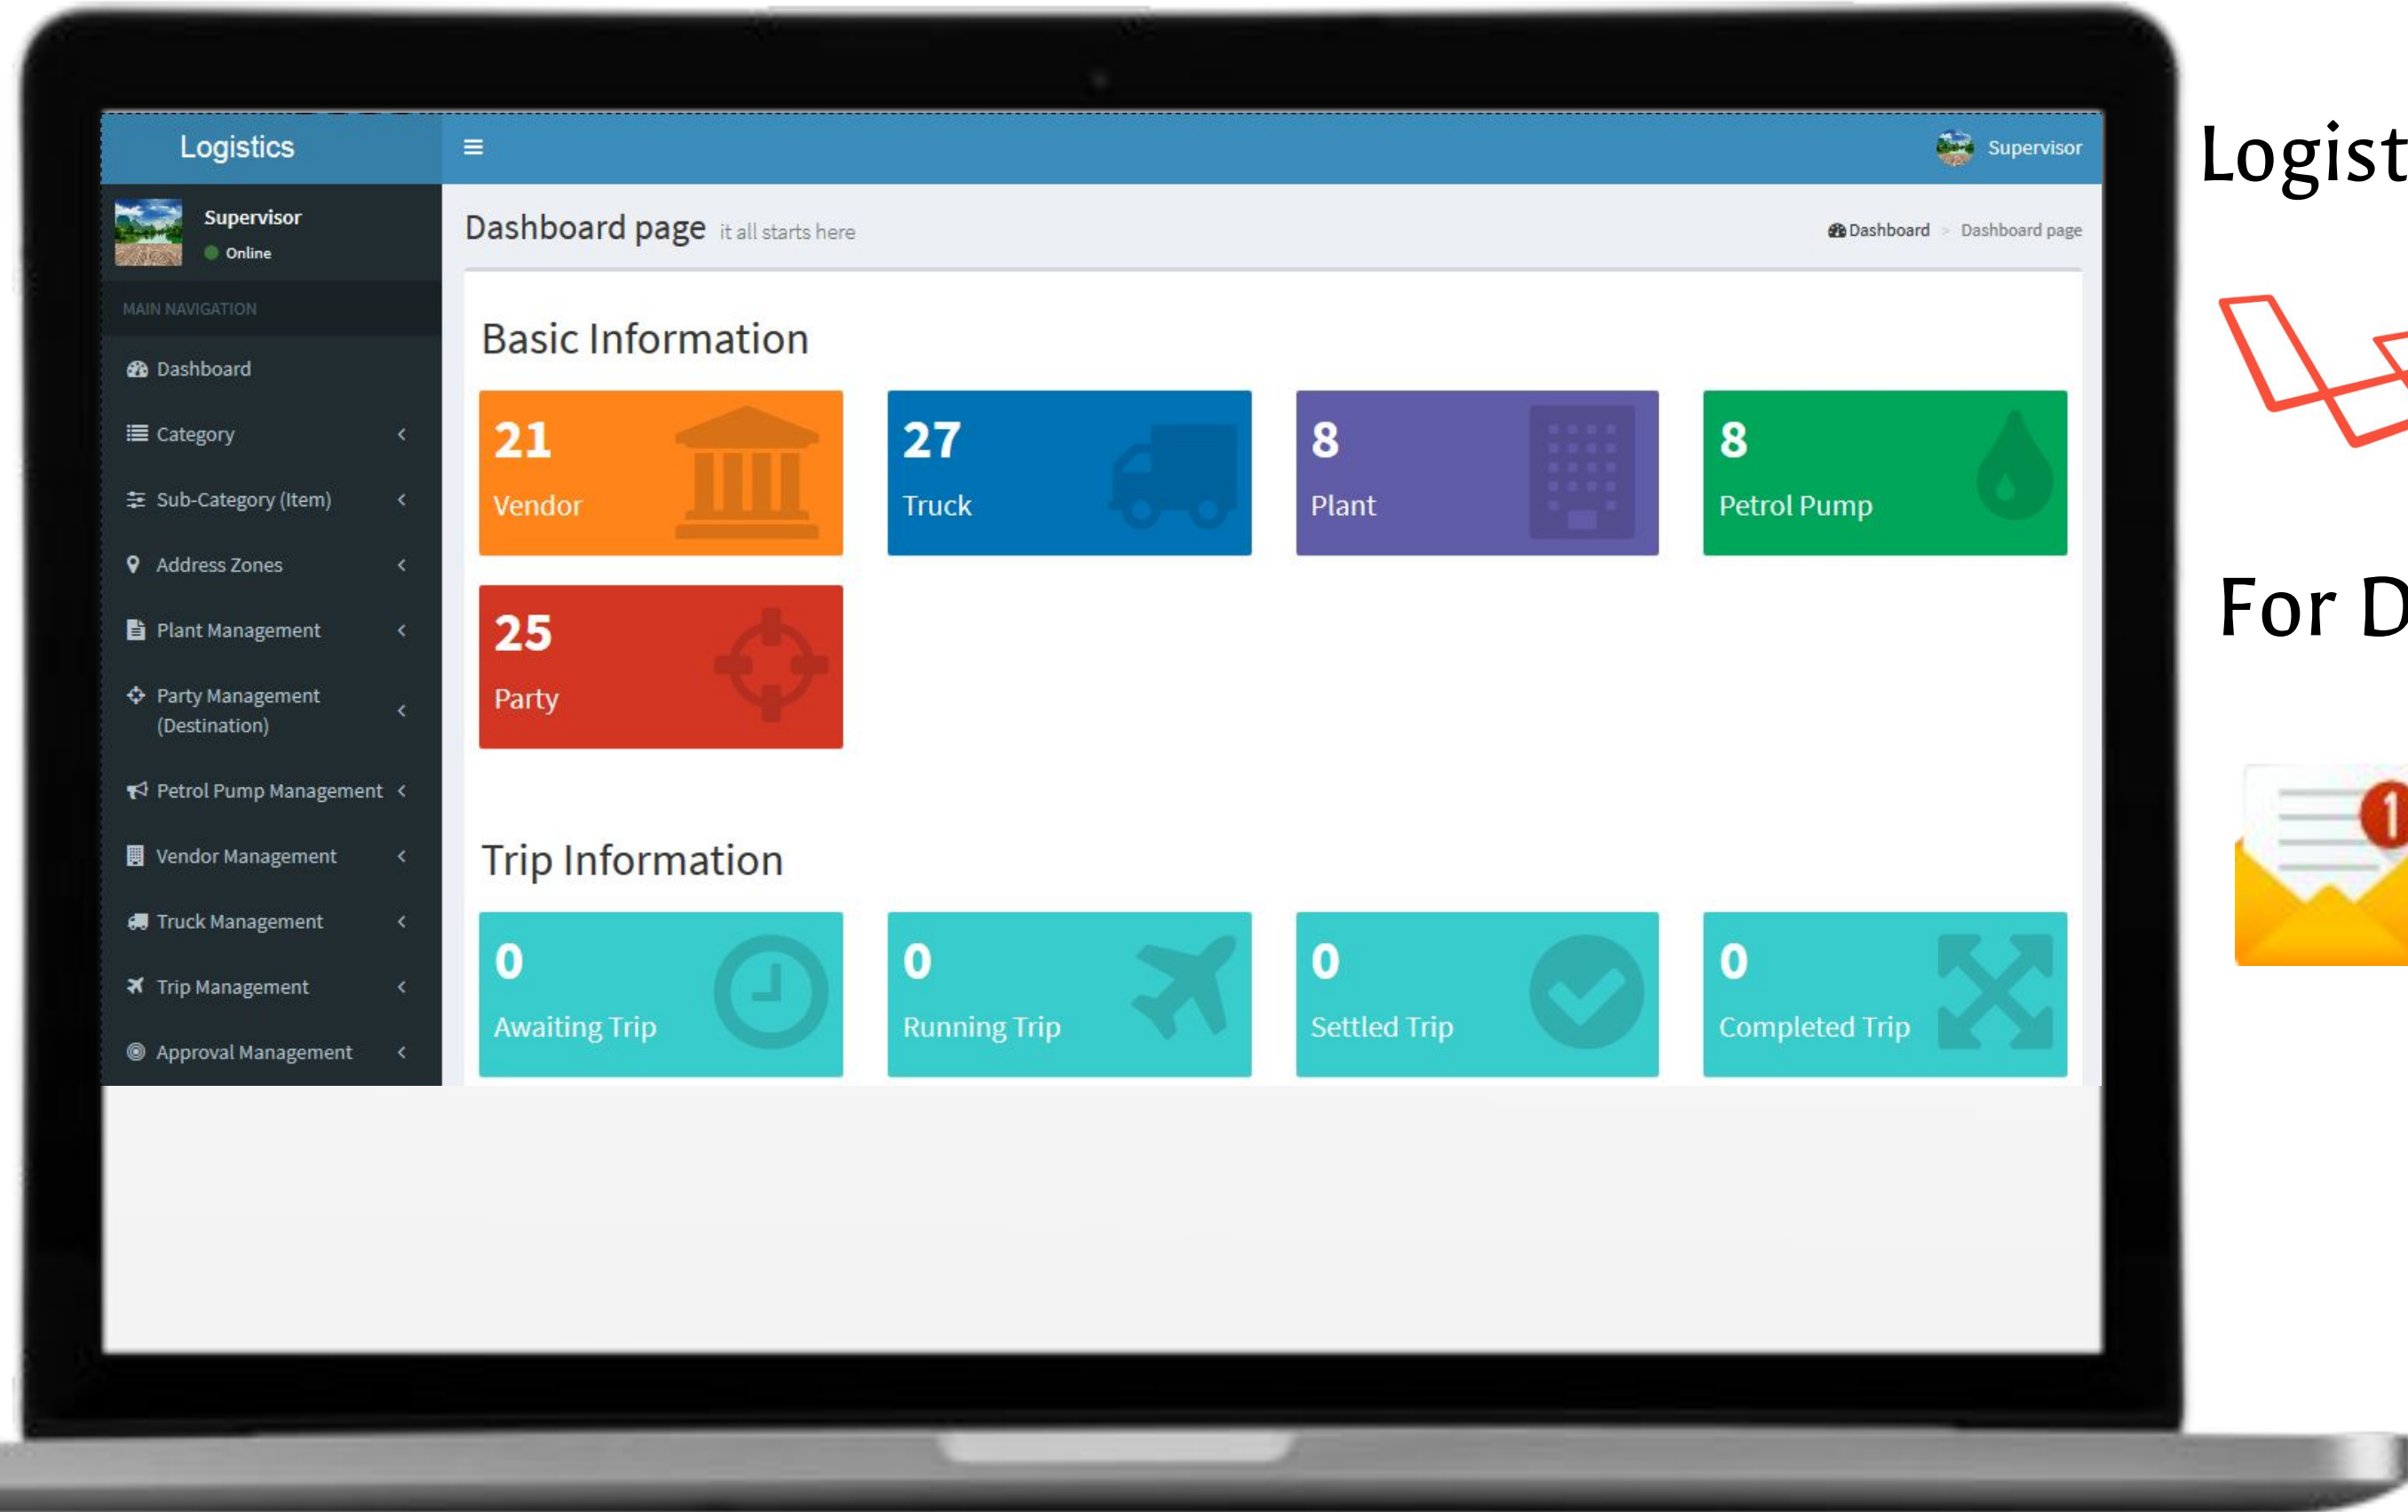

# Logistics Support

## Highlights

For Demo, Please Email or Call:

- This Platform is effective for a Logistics company which operates transits between the plant to wire house and wire house to destination or may be from plant to direct destination. To track the real time movement and to automate the process of challan, DO, POD entry.